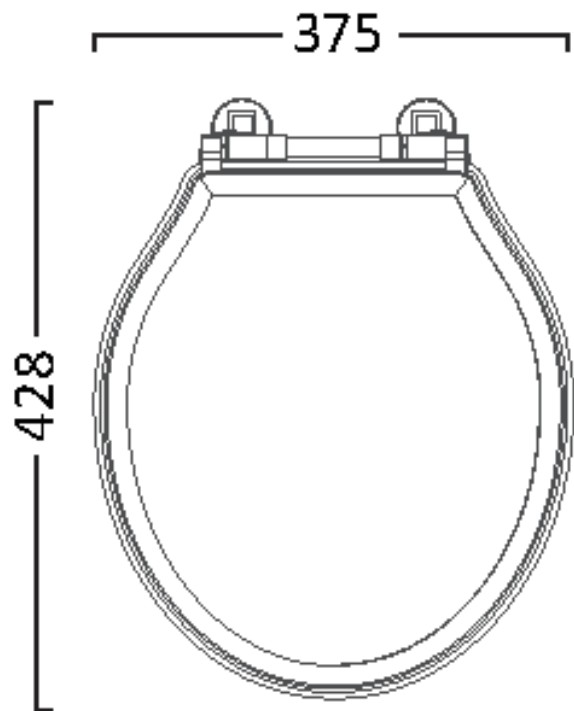

Technical Data Information

Product Code: TAVTS850WSC

Information: Vitoria Soft Close Seat
Product MATERIAL: mdf Vinyl
Material Colour: White
Seat Type: Round

Overall Dimensions: L: 428 x W: 375

All Dimensions are in millimetres. The information contained on this page was correct at date of issue. Fitting dimensions are provided as a guide only. Some variation may occur due to manufacturing tolerances. We pursue a policy of continuing improvement in design and performance of our products and so reserve the right to change specifications without prior notice.