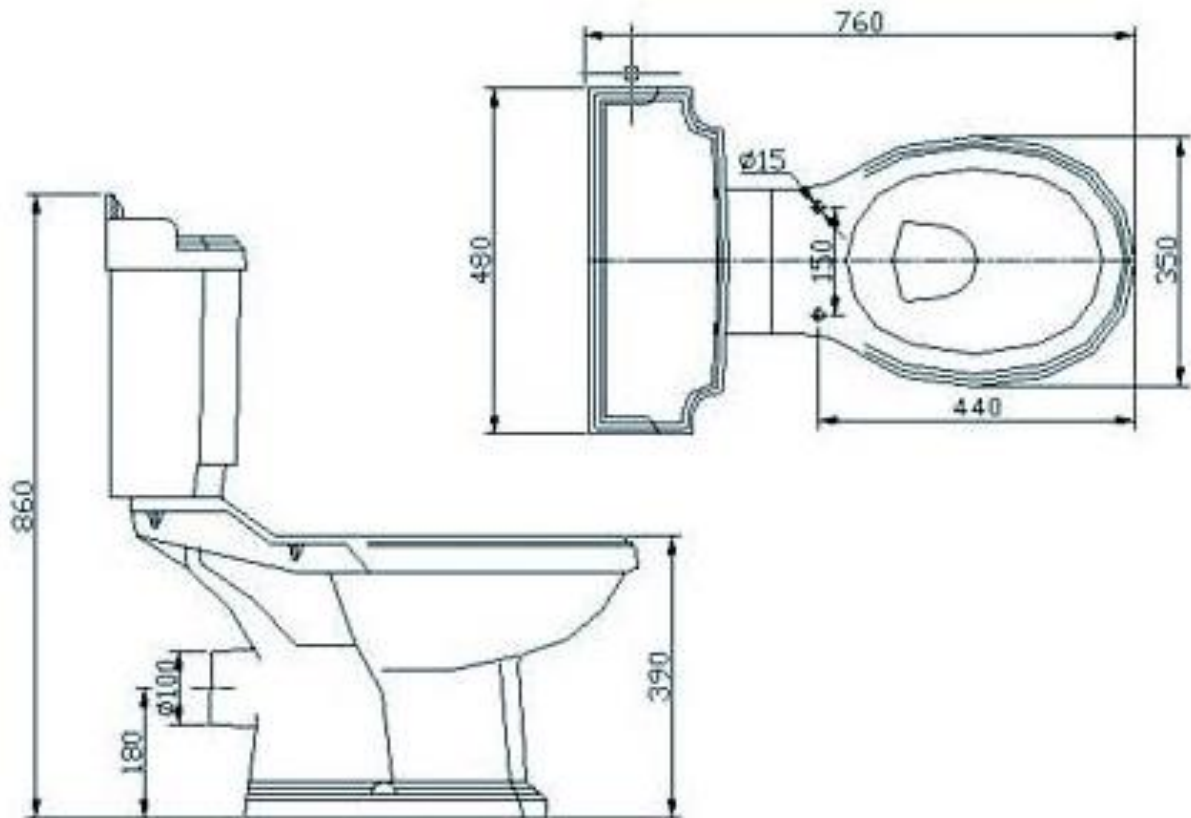

R.T. LARGE

ESTABLISHED 1969

Beauford Pan and Cistern

Product Code:

CBEAUPAN & CBEAUTAN

Features:

W: 480 x D: 7600 x H: 860
Ceramic Cistern Lever
L/H Cistern Inlet

All Dimensions in mm
Drawings not to scale