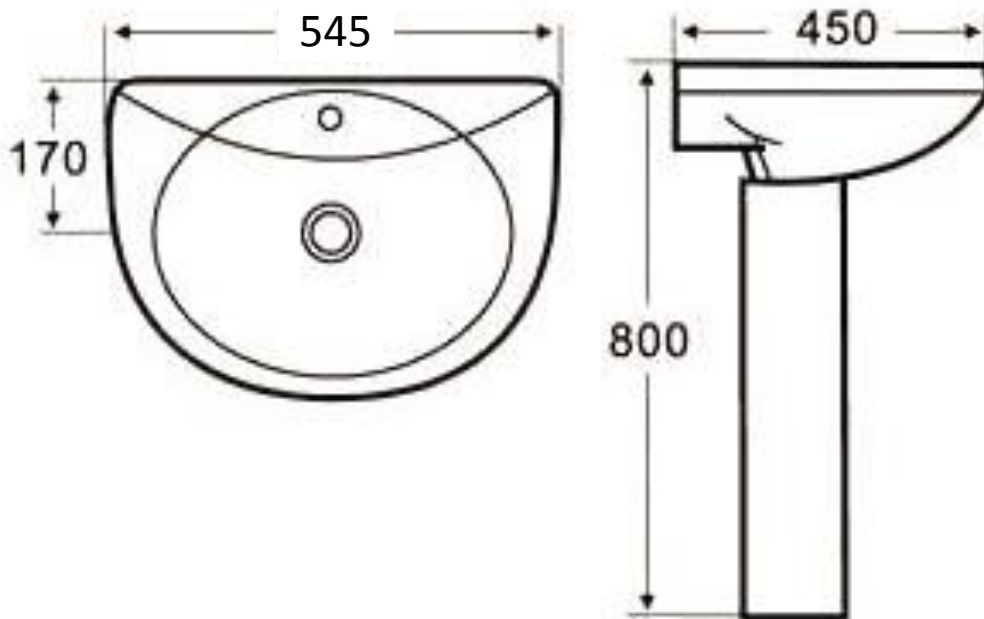

Technical Data Information

Product Code: CGEOBAS545*TH & CGEOPED

Information: Georgia 545mm *TH basin
Georgia full pedestal

Overall Dimensions: 545mm x 450mm x 800mm

Basin Dimensions: 545mm x 450mm x 185mm

Pedestal Dimensions: 175mm x 155mm x 640mm

All Dimensions are in millimetres. The information contained on this page was correct at date of issue. Fitting dimensions are provided as a guide only. Some variation may occur due to manufacturing tolerances. We pursue a policy of continuing improvement in design and performance of our products and so reserve the right to change specifications without prior notice.