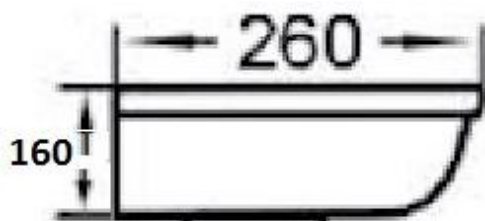

Technical Data Information

Product Code: CKOSBS362TH

Information: Kosmo 360 2TH Cloakroom Basin
Built in over-flow

Basin Dimensions: 360mm x 260mm x 160mm

Basin Bolt Hole Centres: None

All Dimensions are in millimetres. The information contained on this page was correct at date of issue. Fitting dimensions are provided as a guide only. Some variation may occur due to manufacturing tolerances. We pursue a policy of continuing improvement in design and performance of our products and so reserve the right to change specifications without prior notice.