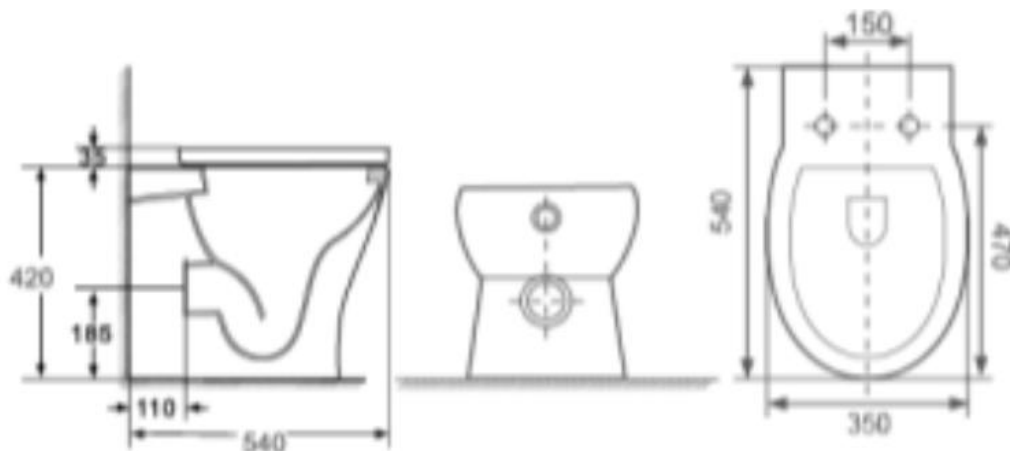

## Technical Data Information

**Product Code:** CMARBTW  
**Information:** Maria Back to Wall Pan  
**Colour:** White  
**Material:** Vitreous China  
**Overall Dimensions:** H: 420 x D: 540 x W: 350

All Dimensions are in millimetres. The information contained on this page was correct at date of issue. Fitting dimensions are provided as a guide only. Some variation may occur due to manufacturing tolerances. We pursue a policy of continuing improvement in design and performance of our products and so reserve the right to change specifications without prior notice.