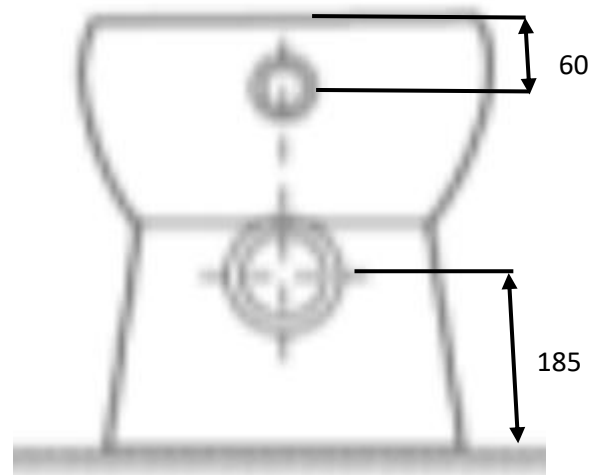

## Technical Data Information

**Product Code:** CMARBTW  
**Information:** Maria Back to Wall Pan  
**Colour:** White  
**Material:** Vitreous China  
**Overall Dimensions:** H: 420 x D: 540 x W: 350

All Dimensions are in millimetres. The information contained on this page was correct at date of issue. Fitting dimensions are provided as a guide only. Some variation may occur due to manufacturing tolerances. We pursue a policy of continuing improvement in design and performance of our products and so reserve the right to change specifications without prior notice.