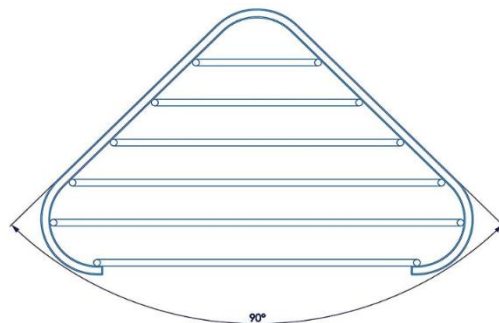

## Technical Data Information

**Product Code:** CROQM365941

**Information:** Single Corner Basket  
**Colour/Finish:** Chrome

**Overall Dimensions:** H: 60 x D: 165 x W: 280

All Dimensions are in millimetres. The information contained on this page was correct at date of issue. Fitting dimensions are provided as a guide only. Some variation may occur due to manufacturing tolerances. We pursue a policy of continuing improvement in design and performance of our products and so reserve the right to change specifications without prior notice.