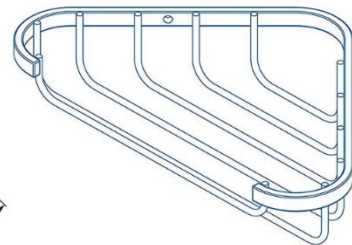

## Technical Data Information

**Product Code:** CROQM365941

**Information:** Single Corner Basket  
**Colour/Finish:** Chrome

**Overall Dimensions:** H: 60 x D: 165 x W: 280

All Dimensions are in millimetres. The information contained on this page was correct at date of issue. Fitting dimensions are provided as a guide only. Some variation may occur due to manufacturing tolerances. We pursue a policy of continuing improvement in design and performance of our products and so reserve the right to change specifications without prior notice.