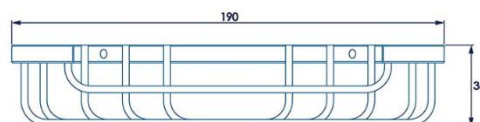

## Technical Data Information

**Product Code:** CROQM365941

**Information:** Single Corner Basket  
**Colour/Finish:** Chrome

**Overall Dimensions:** H: 60 x D: 165 x W: 280

All Dimensions are in millimetres. The information contained on this page was correct at date of issue. Fitting dimensions are provided as a guide only. Some variation may occur due to manufacturing tolerances. We pursue a policy of continuing improvement in design and performance of our products and so reserve the right to change specifications without prior notice.