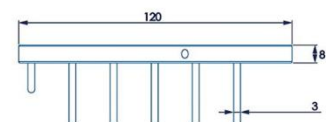

## Technical Data Information

**Product Code:** CROQM365941

**Information:** Single Corner Basket  
**Colour/Finish:** Chrome

**Overall Dimensions:** H: 60 x D: 165 x W: 280

All Dimensions are in millimetres. The information contained on this page was correct at date of issue. Fitting dimensions are provided as a guide only. Some variation may occur due to manufacturing tolerances. We pursue a policy of continuing improvement in design and performance of our products and so reserve the right to change specifications without prior notice.