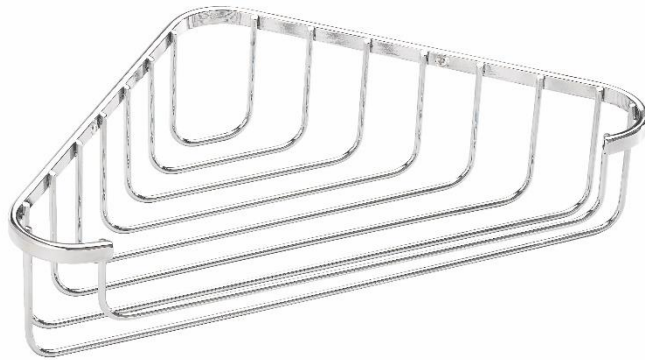

## Technical Data Information

**Product Code:** CROQM365941

**Information:** Single Corner Basket  
**Colour/Finish:** Chrome

**Overall Dimensions:** H: 60 x D: 165 x W: 280

All Dimensions are in millimetres. The information contained on this page was correct at date of issue. Fitting dimensions are provided as a guide only. Some variation may occur due to manufacturing tolerances. We pursue a policy of continuing improvement in design and performance of our products and so reserve the right to change specifications without prior notice.