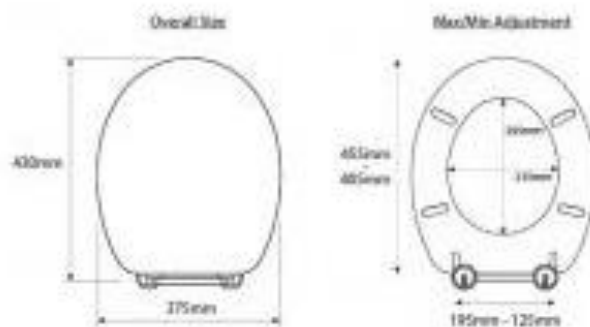

Toilet seat hinges can be adjusted to suit fixing hole centres from 100 mm to 195 mm

Lid Length: 445mm

Lid Width: 380mm

Seat Length: 435mm

Seat Width: 375mm

Recommended distance between Fixing Holes and Cistern - 87mm

Size: W: 370 x D: 435mm

All Dimensions are in millimetres. The information contained on this page was correct at date of issue. Fitting dimensions are provided as a guide only. Some variation may occur due to manufacturing tolerances. We pursue a policy of continuing improvement in design and performance of our products and so reserve the right to change specifications without prior notice.