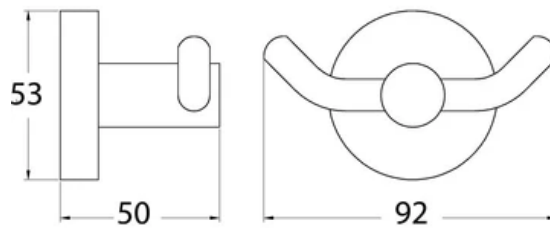

Technical Data Information

Product Code: DOPU8125

Information: Destino Opus Double Robe Hook
Colour/Finish: Chrome

Overall Dimensions: H: 53 x D: 50 x W: 92

All Dimensions are in millimetres. The information contained on this page was correct at date of issue. Fitting dimensions are provided as a guide only. Some variation may occur due to manufacturing tolerances. We pursue a policy of continuing improvement in design and performance of our products and so reserve the right to change specifications without prior notice.