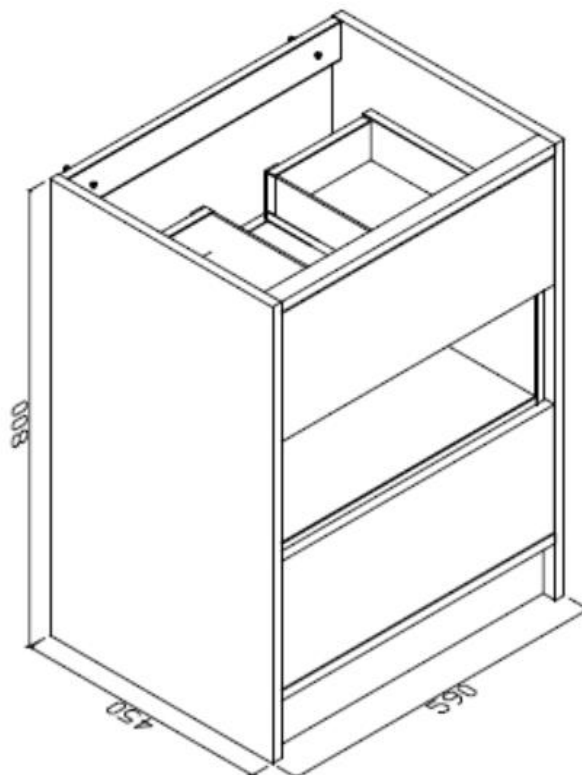

LUCCA 600 FLOOR STANDING UNIT ONLY

Product Code: LUC60F

Product Type: Bathroom Furniture

Description: Grey painting floor cabinet with 2 push soft close drawers

Size: 590x450x800mm

Requirement: Suitable for all plumbing systems

Painted: Grey glossy front and both sides

Guarantee : 5 years

Aftercare: During installation extra care must be taken to avoid damaging the fittings. Guarantee is against faulty workmanship or materials (excluding serviceable parts), providing they have been installed, cared for and used in accordance with our instructions.

Dublin Office
Unit 2, Bluebell Industrial Estate,
Dublin 12
Tel: 01 450 4307
Fax: 01 450 4345
Email: sales@rtlarge.ie

Northern Ireland Office
97 Moy Road, Dungannon, Dungannon Co. Tyrone,
BT71 7DX
Tel: 028 87784788
Fax: 028 87789988
Email: salesni@rtlarge.ie

Web site: www.rtlarge.ie