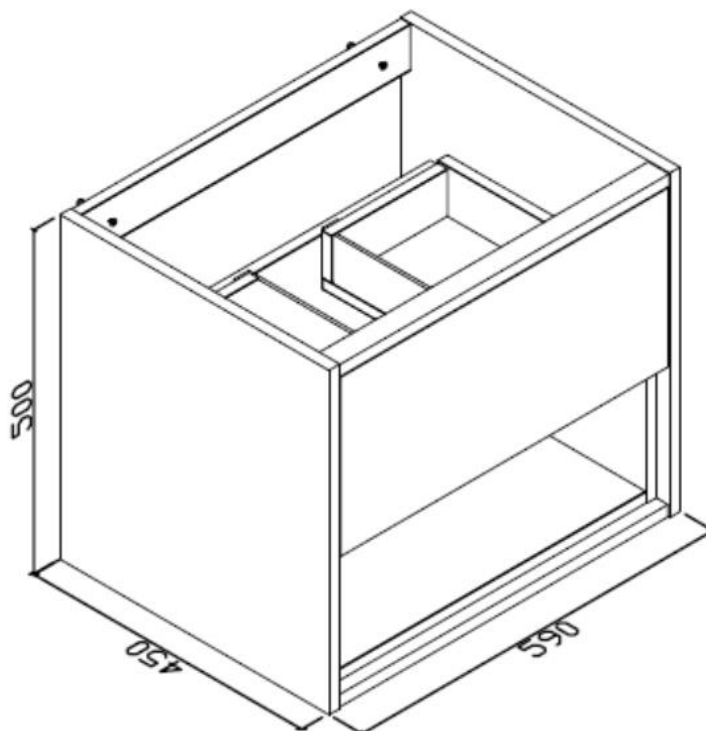

LUCCA 600 WALL HUNG UNIT ONLY

Product Code: LUC60WH

Product Type: Bathroom Furniture

Description: Grey painting floor cabinet with 1 push soft close drawer

Size: 590x450x500mm

Requirement: Suitable for all plumbing systems

Painted: Grey glossy front and both sides

Guarantee : 5 years

Aftercare: During installation extra care must be taken to avoid damaging the fittings. Guarantee is against faulty workmanship or materials (excluding serviceable parts), providing they have been installed, cared for and used in accordance with our instructions.

Dublin Office
Unit 2, Bluebell Industrial Estate,
Dublin 12
Tel: 01 450 4307
Fax: 01 450 4345
Email: sales@rtlarge.ie

Northern Ireland Office
97 Moy Road, Dungannon, Dungannon Co. Tyrone,
BT71 7DX
Tel: 028 87784788
Fax: 028 87789988
Email: salesni@rtlarge.ie

Web site: www.rtlarge.ie