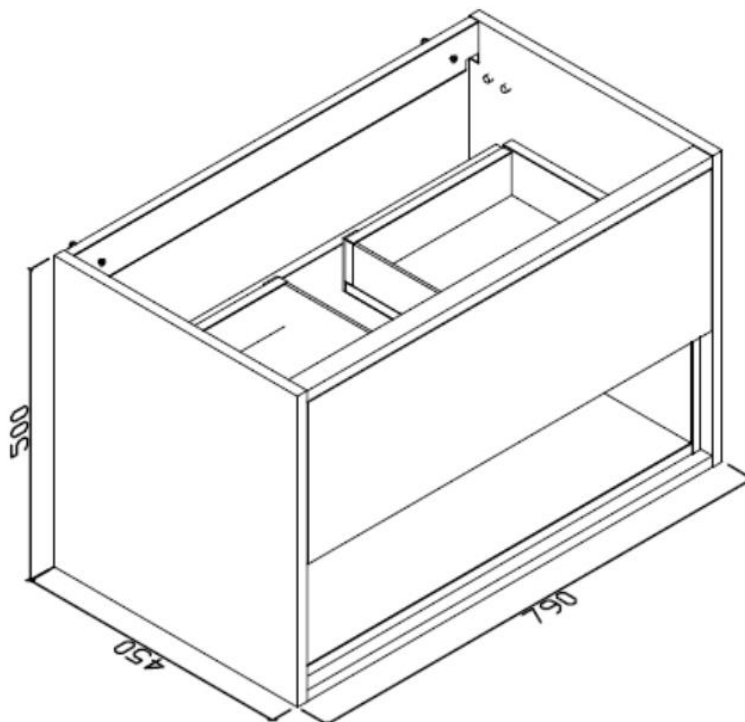

LUCCA 800 WALL HUNG UNIT ONLY

Product Code: LUC80WH

Product Type: Bathroom Furniture

Description: Grey painting floor cabinet with 1 push soft close drawer

Size: 790x450x500mm

Requirement: Suitable for all plumbing systems

Painted: Grey glossy front and both sides

Guarantee : 5 years

Aftercare: During installation extra care must be taken to avoid damaging the fittings. Guarantee is against faulty workmanship or materials (excluding serviceable parts), providing they have been installed, cared for and used in accordance with our instructions.

Dublin Office
Unit 2, Bluebell Industrial Estate,
Dublin 12
Tel: 01 450 4307
Fax: 01 450 4345
Email: sales@rtlarge.ie

Northern Ireland Office
97 Moy Road, Dungannon, Dungannon Co. Tyrone,
BT71 7DX
Tel: 028 87784788
Fax: 028 87789988
Email: salesni@rtlarge.ie

Web site: www.rtlarge.ie