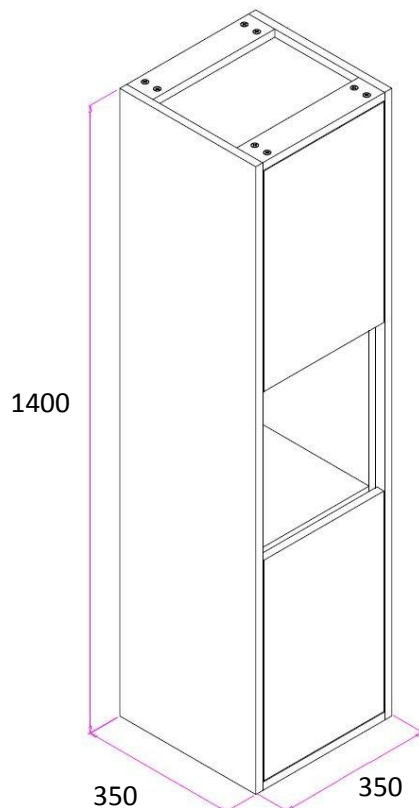

LUCCA Tall Boy Unit

Product Code: LUCTALL

Product Type: Bathroom Furniture

Size: 1400x350x350mm

Requirement: Suitable for all plumbing systems

Painted: Grey glossy front and both sides

Guarantee : 5 years

Aftercare: During installation extra care must be taken to avoid damaging the fittings. Guarantee is against faulty workmanship or materials (excluding serviceable parts), providing they have been installed, cared for and used in accordance with our instructions.

Dublin Office
Unit 2, Bluebell Industrial Estate,
Dublin 12
Tel: 01 450 4307
Fax: 01 450 4345
Email: sales@rtlarge.ie

Northern Ireland Office
97 Moy Road, Dungannon, Dungannon Co. Tyrone,
BT71 7DX
Tel: 028 87784788
Fax: 028 87789988
Email: salesni@rtlarge.ie

Web site: www.rtlarge.ie