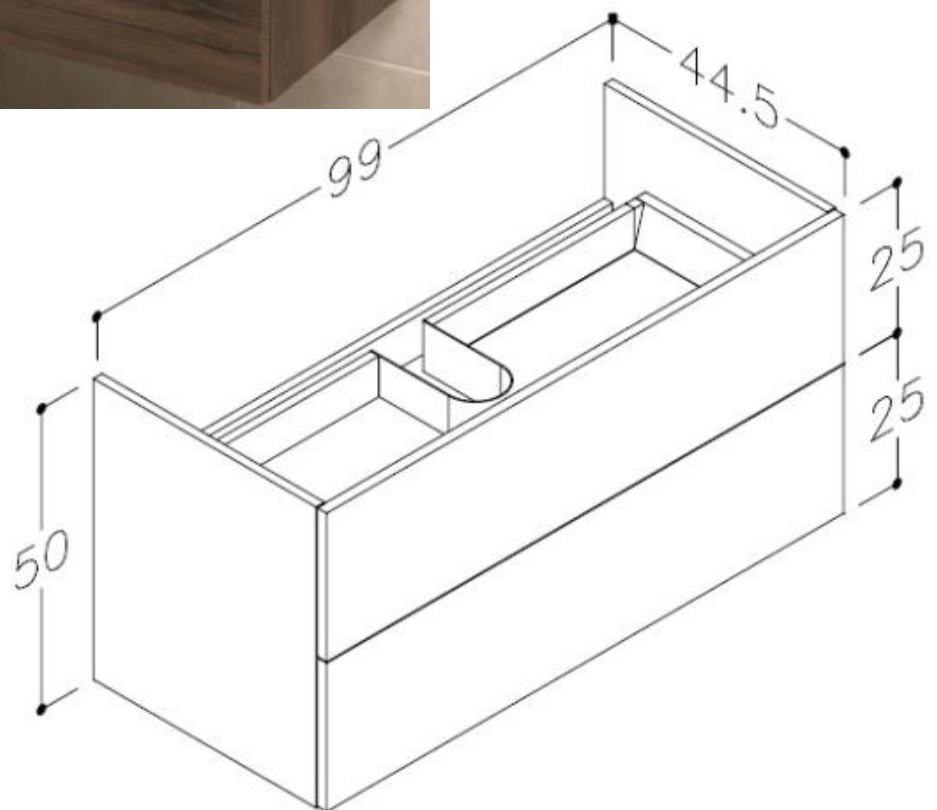

Technical Data Information

Product Code: RIM100WHXXX

Information: Rimini 100 Wall Hung Unit
Available in Grey Molina, Walnut, White, Black or Graphite
Blum® soft closing drawers
Supplied Rigid

Overall Dimensions: 990mm x 445mm x 500mm

All Dimensions are in millimetres. (Drawings not to scale) The information contained on this page was correct at date of issue. Fitting dimensions are provided as a guide only. Some variation may occur due to manufacturing tolerances. We pursue a policy of continuing improvement in design and performance of our products and so reserve the right to change specifications without prior notice.