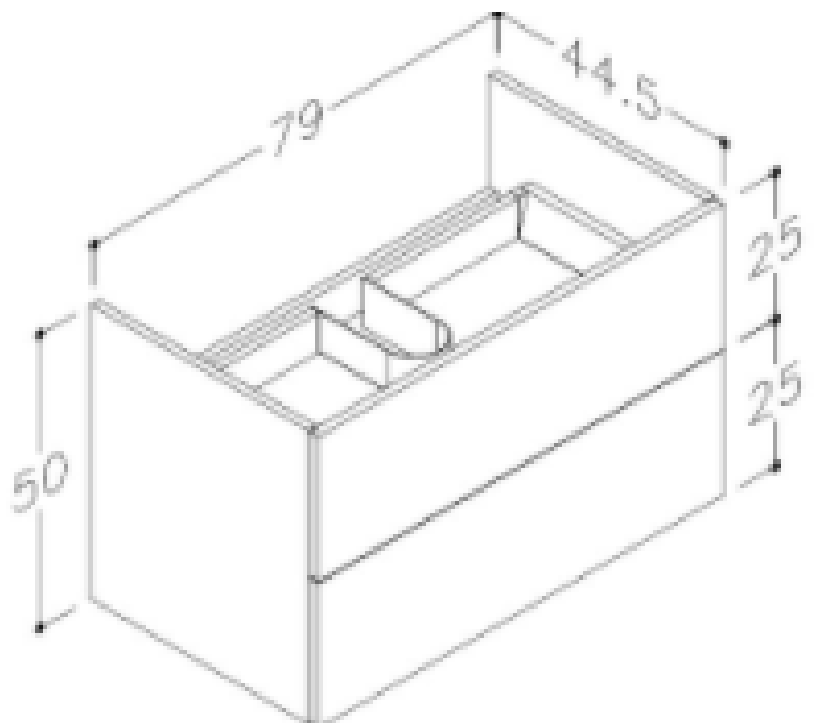

Technical Data Information

Product Code: RIM80WHXXX

Information: Rimini 80 Wall Hung Unit
Available in Grey Molina, Walnut, White or Black
Blum® soft closing drawers
Supplied Rigid

Overall Dimensions: 790mm x 445mm x 500mm

All Dimensions are in millimetres. (Drawings not to scale) The information contained on this page was correct at date of issue. Fitting dimensions are provided as a guide only. Some variation may occur due to manufacturing tolerances. We pursue a policy of continuing improvement in design and performance of our products and so reserve the right to change specifications without prior notice.