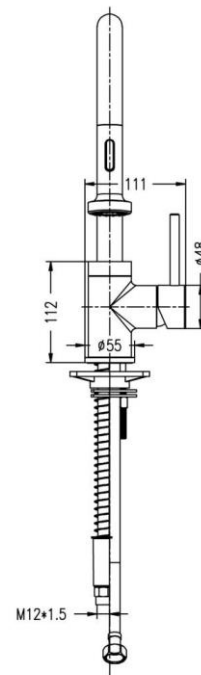

Technical Data Information

Product Code:	RKIT75
Information:	Kitchen Mixer (Pull Out)
Construction	Brass Body (CuZn40Pb18)
Finishes	Chrome plated to BS EN 248
Product Type	Contemporary
Water Pressure	Min. 0.2 bar, Max. 6.0 bar
Plumbing Systems	Suitable for all plumbing systems
Standards	Complies with BS5412, BS EN200
Certification	Manufactured to comply with WRAS
Cartridge	35mm Ceramic disc cartridge
Fitting	M10 x 500mm flexible connection pipes
Aerator	Air aerator
Packaging	55.5 x 32 x 66cm / carton (8 boxes / carton)
Guarantee	10 years against manufacturing faults (excluding serviceable parts).
Additional Information	1. Stainless steel pull-out hose 2. ABS spray handset.

Overall Dimensions: H: 386 D: 283 x W: 111

All Dimensions are in millimetres. The information contained on this page was correct at date of issue. Fitting dimensions are provided as a guide only. Some variation may occur due to manufacturing tolerances. We pursue a policy of continuing improvement in design and performance of our products and so reserve the right to change specifications without prior notice.