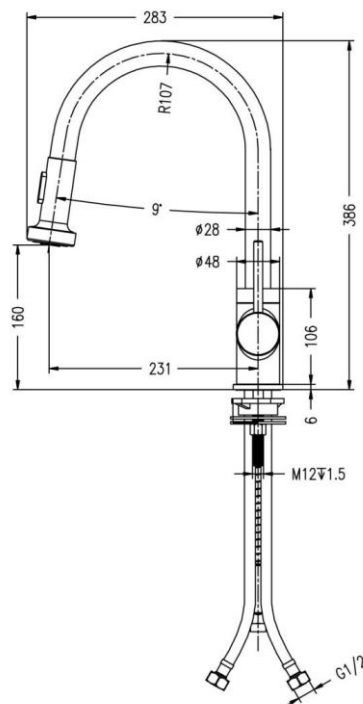

Technical Data Information

Product Code:	RKIT75
Information:	Kitchen Mixer (Pull Out)
Construction	Brass Body (CuZn40Pb18)
Finishes	Chrome plated to BS EN 248
Product Type	Contemporary
Water Pressure	Min. 0.2 bar, Max. 6.0 bar
Plumbing Systems	Suitable for all plumbing systems
Standards	Complies with BS5412, BS EN200
Certification	Manufactured to comply with WRAS
Cartridge	35mm Ceramic disc cartridge
Fitting	M10 x 500mm flexible connection pipes
Aerator	Air aerator
Packaging	55.5 x 32 x 66cm / carton (8 boxes / carton)
Guarantee	10 years against manufacturing faults (excluding serviceable parts).
Additional Information	1. Stainless steel pull-out hose 2. ABS spray handset.

Overall Dimensions: H: 386 D: 283 x W: 111

All Dimensions are in millimetres. The information contained on this page was correct at date of issue. Fitting dimensions are provided as a guide only. Some variation may occur due to manufacturing tolerances. We pursue a policy of continuing improvement in design and performance of our products and so reserve the right to change specifications without prior notice.