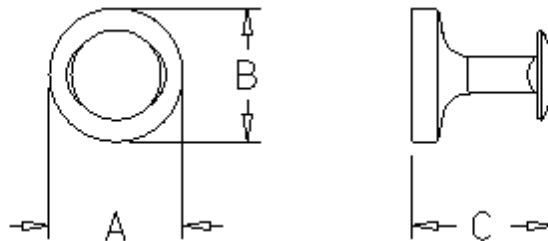

Technical Data Information

Product Code: S068593

Information: Sonia E Plus Double Robe Hook

Overall Dimensions: H: 50 x D: 53 x W: 50

A: 50mm - 1.97" B: 50mm - 1.97" C: 53mm - 2.09"

All Dimensions are in millimetres. The information contained on this page was correct at date of issue. Fitting dimensions are provided as a guide only. Some variation may occur due to manufacturing tolerances. We pursue a policy of continuing improvement in design and performance of our products and so reserve the right to change specifications without prior notice.