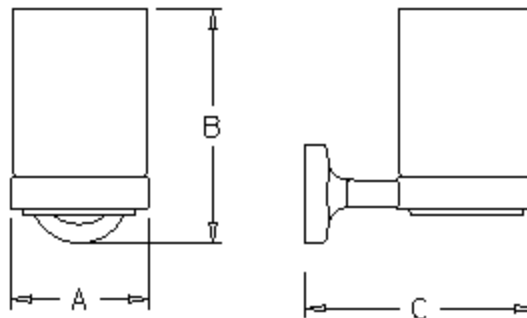

Technical Data Information

Product Code: S124534

Information: Sonia E Plus Tumbler

Overall Dimensions: H: 118 x D: 116 x W: 70

A: 70mm - 2.76" B: 118mm - 4.65" C: 116mm - 4.57"

All Dimensions are in millimetres. The information contained on this page was correct at date of issue. Fitting dimensions are provided as a guide only. Some variation may occur due to manufacturing tolerances. We pursue a policy of continuing improvement in design and performance of our products and so reserve the right to change specifications without prior notice.