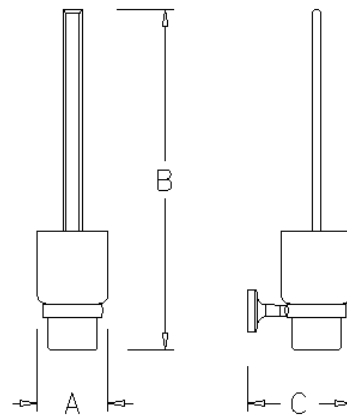

Technical Data Information

Product Code: S124602

Information: Sonia E Plus Toilet Brush

Overall Dimensions: H: 400 x D: 122 x W: 83

A: 83mm - 3.27" B: 400mm - 15.75" C: 122mm - 4.8"

All Dimensions are in millimetres. The information contained on this page was correct at date of issue. Fitting dimensions are provided as a guide only. Some variation may occur due to manufacturing tolerances. We pursue a policy of continuing improvement in design and performance of our products and so reserve the right to change specifications without prior notice.