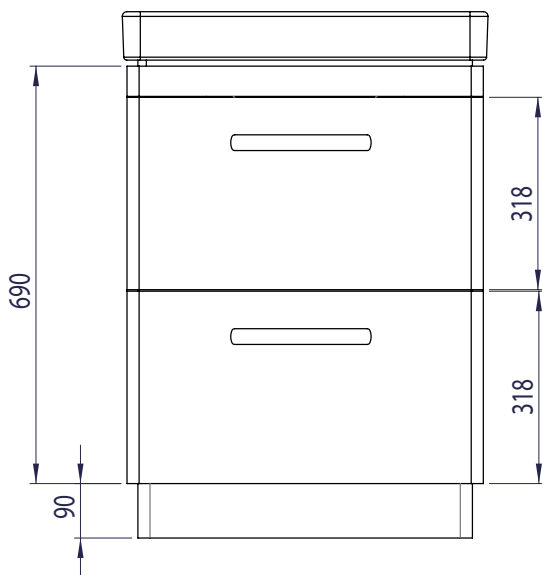

## Compass 600mm FM 2DRW Unit

**TAVISTOCK**  
inspiring bathrooms

No.	Description	Code	Fixings Included
1	Compass 600mm 2 DRW Floor Mounted	CM600FDX	NO
2	Ceramic Basin 600mm	CM800C	NO

FINISHES AVAILABLE	
	
Painted Gloss White	Painted Gloss Light Grey
	
Painted Gloss Clay	

## Dimensions

Diagrams not to scale. All dimensions in mm (tolerance of +/-5mm)

\*Dimensions are subject to change, customers are advised to measure actual product before commencing installation.  
\*\*Fixing point dimensions are for guidance only/the positions of wall fixing must be checked when product is received.