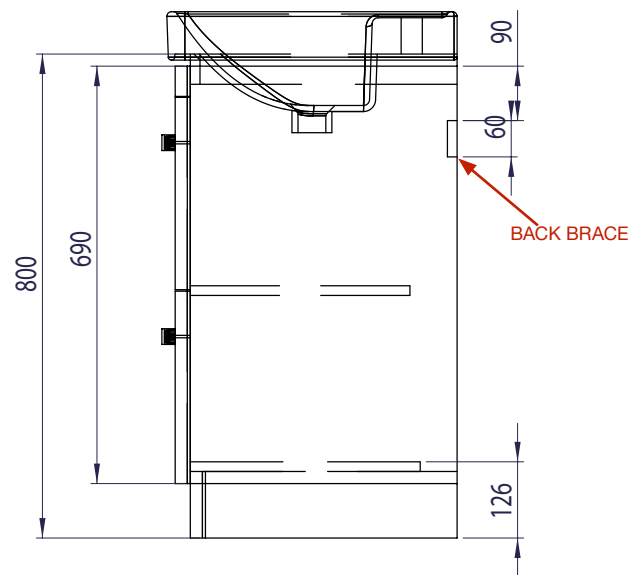

## Compass 600mm FM 2DRW Unit

**TAVISTOCK**  
inspiring bathrooms

No.	Description	Code	Fixings Included
1	Compass 600mm 2 DRW Floor Mounted	CM600FDX	NO
2	Ceramic Basin 600mm	CM800C	NO

FINISHES AVAILABLE	
	
Painted Gloss White	Painted Gloss Light Grey
	
Painted Gloss Clay	

## Dimensions

Diagrams not to scale. All dimensions in mm (tolerance of +/-5mm)

\*Dimensions are subject to change, customers are advised to measure actual product before commencing installation.  
\*\*Fixing point dimensions are for guidance only/the positions of wall fixing must be checked when product is received.

## FAQs

Q: How big is the plumbing void at the back of the furniture?  
A: 50mm

Q: Can the drawers be adjusted?  
A: The drawers can be adjusted as detailed in the supplied instructions.

Q: Are the runners soft close?  
A: The runners are both soft close and quick release.