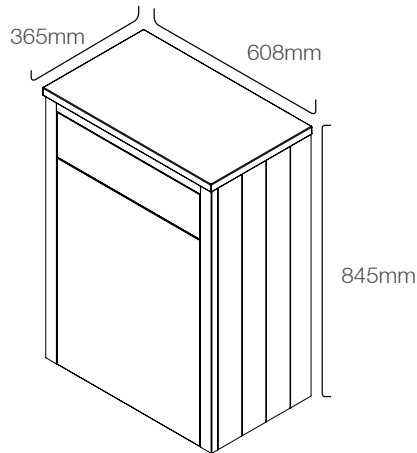

Back to Wall Unit
LAN600BTW.PG
LAN600BTW.LW