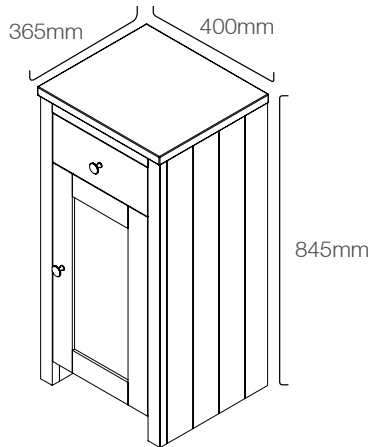

Floor Cupboard
LAN400FC.PG
LAN400FC.LW