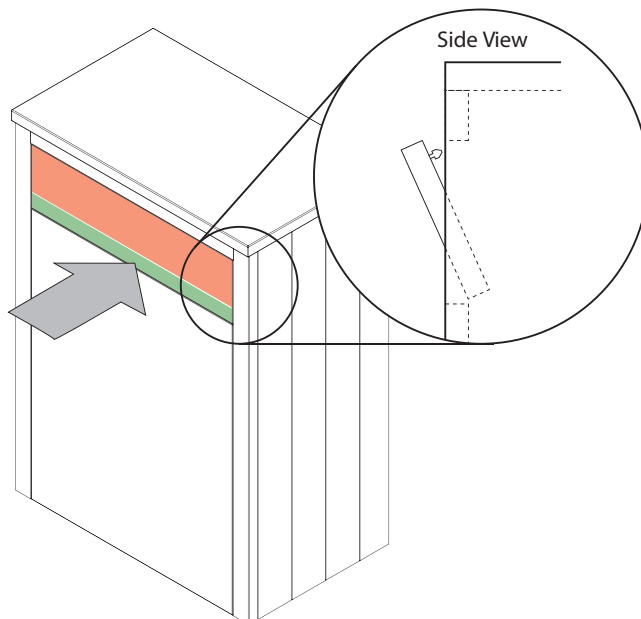

Mirror
LAN600M.PG
LAN600M.LW

550 Vanity Unit
LAN550B.PG
LAN550B.LW

550 Ceramic Basin
SB900S

Plumbing Void at Back and
Bottom of Units

Additional Information

To release fascia, push bottom of fascia panel (shown in green in diagram)

It is held on with roller catches at the top.

Mirror Fitting Overview