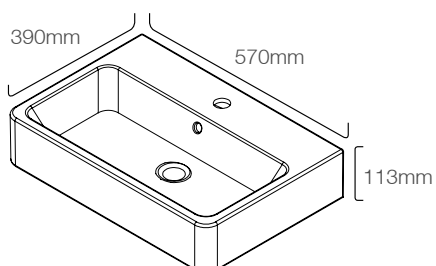

Mirror
LAN600M.PG
LAN600M.LW

550 Vanity Unit
LAN550B.PG
LAN550B.LW

550 Ceramic Basin
SB900S

Plumbing Void at Back and
Bottom of Units

Additional Information

To release fascia, push bottom of fascia panel (shown in green in diagram)