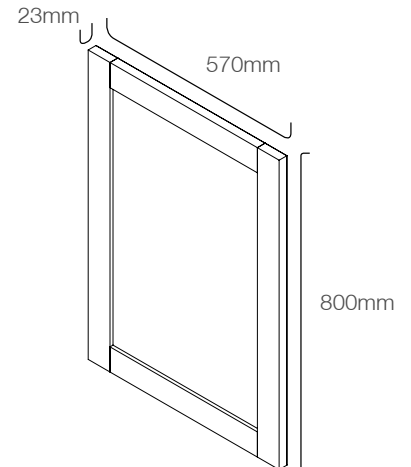

Mirror
LAN600M.PG
LAN600M.LW

550 Vanity Unit
LAN550B.PG
LAN550B.LW

550 Ceramic Basin
SB900S

Plumbing Void at Back and
Bottom of Units

Additional Information

To release fascia, push bottom of fascia panel (shown in green in diagram)