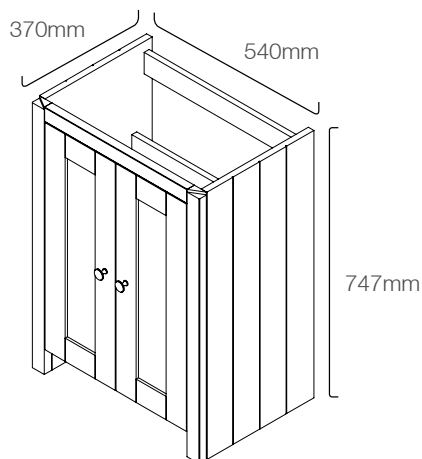

Mirror
LAN600M.PG
LAN600M.LW

550 Vanity Unit
LAN550B.PG
LAN550B.LW

550 Ceramic Basin
SB900S

Plumbing Void at Back and
Bottom of Units

Additional Information

To release fascia, push bottom of fascia panel (shown in green in diagram)