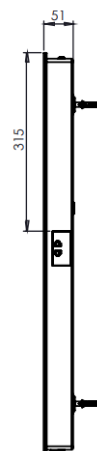

## Technical Data Information

**Product Code:** TAVRE70AL

**Information:** Realm LED Illuminated Mirror  
Integrated recharging socket  
Bright practical, energy saving LED lighting  
Heated demister pad prevents mirror steaming up  
Infrared on/off sensor to operate lighting and heated demister pad  
IP44 rated - for safe use in the bathroom

**Overall Dimensions:** H: 700 x D: 60 x W: 500

Diagrams not to scale. All dimensions in mm (tolerance of +/-5mm)

All Dimensions are in millimetres. The information contained on this page was correct at date of issue. Fitting dimensions are provided as a guide only. Some variation may occur due to manufacturing tolerances. We pursue a policy of continuing improvement in design and performance of our products and so reserve the right to change specifications without prior notice.