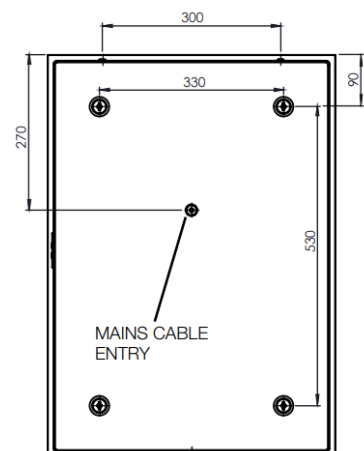

## Technical Data Information

**Product Code:** TAVRE70AL

**Information:** Realm LED Illuminated Mirror  
Integrated recharging socket  
Bright practical, energy saving LED lighting  
Heated demister pad prevents mirror steaming up  
Infrared on/off sensor to operate lighting and heated demister pad  
IP44 rated - for safe use in the bathroom

**Overall Dimensions:** H: 700 x D: 60 x W: 500

Diagrams not to scale. All dimensions in mm (tolerance of +/-5mm)

All Dimensions are in millimetres. The information contained on this page was correct at date of issue. Fitting dimensions are provided as a guide only. Some variation may occur due to manufacturing tolerances. We pursue a policy of continuing improvement in design and performance of our products and so reserve the right to change specifications without prior notice.