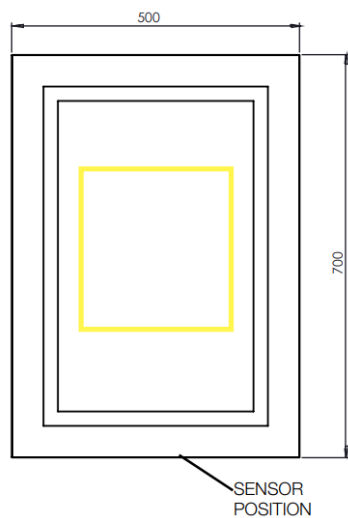

## Technical Data Information

**Product Code:** TAVRE70AL

**Information:** Realm LED Illuminated Mirror  
Integrated recharging socket  
Bright practical, energy saving LED lighting  
Heated demister pad prevents mirror steaming up  
Infrared on/off sensor to operate lighting and heated demister pad  
IP44 rated - for safe use in the bathroom

**Overall Dimensions:** H: 700 x D: 60 x W: 500

Diagrams not to scale. All dimensions in mm (tolerance of +/-5mm)

All Dimensions are in millimetres. The information contained on this page was correct at date of issue. Fitting dimensions are provided as a guide only. Some variation may occur due to manufacturing tolerances. We pursue a policy of continuing improvement in design and performance of our products and so reserve the right to change specifications without prior notice.