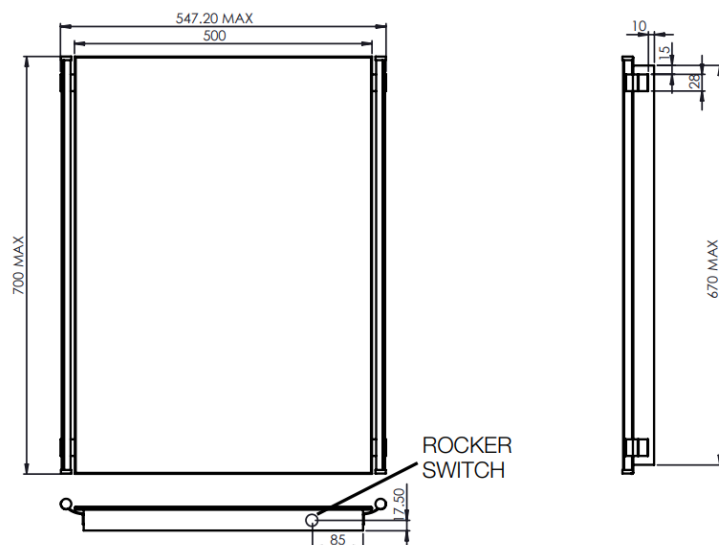

Technical Data Information

Product Code: TAVSLE500

Information: Core LED Illuminated Mirror
Energy efficient LED lighting
Heated demister pad
Rocker switch
Can be hung portrait or landscape
IP44

Overall Dimensions: H: 700 x D: 50 x W: 550

All Dimensions are in millimetres. The information contained on this page was correct at date of issue. Fitting dimensions are provided as a guide only. Some variation may occur due to manufacturing tolerances. We pursue a policy of continuing improvement in design and performance of our products and so reserve the right to change specifications without prior notice.