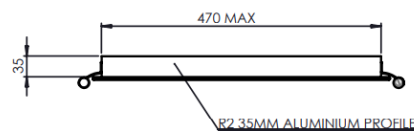

Technical Data Information

Product Code: TAVSLE500

Information: Core LED Illuminated Mirror
Energy efficient LED lighting
Heated demister pad
Rocker switch
Can be hung portrait or landscape
IP44

Overall Dimensions: H: 700 x D: 50 x W: 550

All Dimensions are in millimetres. The information contained on this page was correct at date of issue. Fitting dimensions are provided as a guide only. Some variation may occur due to manufacturing tolerances. We pursue a policy of continuing improvement in design and performance of our products and so reserve the right to change specifications without prior notice.