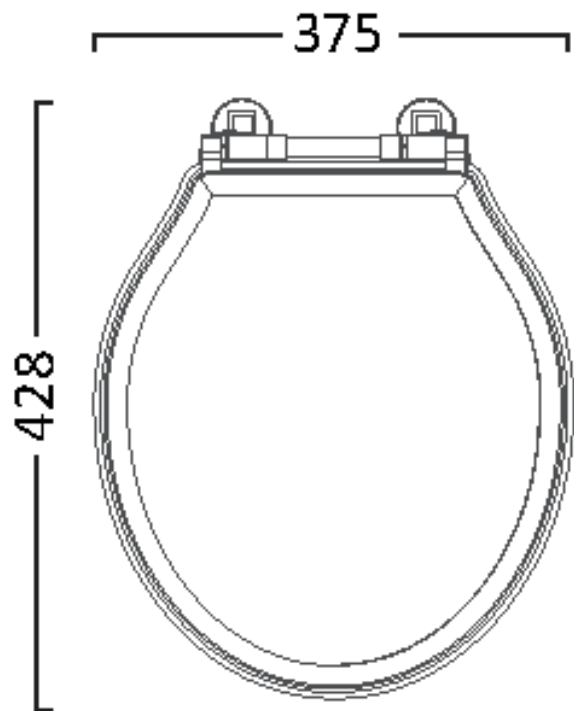

Technical Data Information

Product Code: TAVTS850WSC

Information: Vitoria Soft Close Seat
Product MATERIAL: mdf Vinyl
Material Colour: White
Seat Type: Round

Overall Dimensions: L: 428 x W: 375

All Dimensions are in millimetres. The information contained on this page was correct at date of issue. Fitting dimensions are provided as a guide only. Some variation may occur due to manufacturing tolerances. We pursue a policy of continuing improvement in design and performance of our products and so reserve the right to change specifications without prior notice.