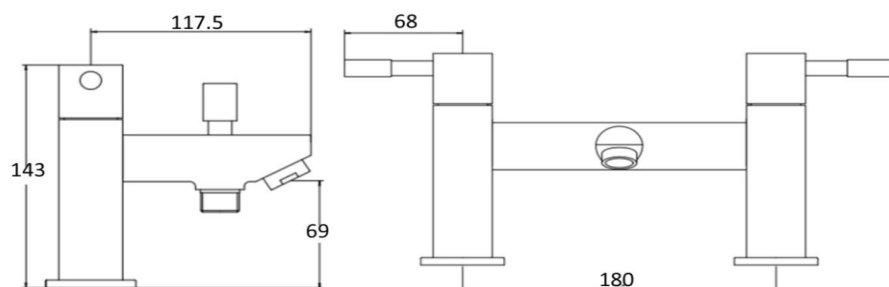

## Technical Data Information

<b>Product Code:</b>	TDAL04
<b>Information:</b>	Dalla Bath Shower Mixer
<b>Construction</b>	Brass Body CuZn40Pb2, EN CW617N (equivalent to BS CZ122)
<b>Finishes</b>	Chrome plated to BS EN 248
<b>Product Type</b>	Contemporary
<b>Water Pressure</b>	Min. 0.5 bar, Max. 6.0 bar
<b>Plumbing Systems</b>	Suitable for all plumbing systems
<b>Standards</b>	Complies with BS5412, BS EN200
<b>Certification</b>	Manufactured to comply with WRAS
<b>Cartridge</b>	1/4 Turn 3/4" Ceramic Disc Valves
<b>Aerator</b>	Laminar
<b>Fitting</b>	3/4" BSP
<b>Packaging</b>	46 x 26.5 x 35cm / carton (4 boxes / carton)
<b>Guarantee</b>	10 years against manufacturing faults (excluding serviceable parts).
<b>Additional Information</b>	Supplied with 1.5m hose, wall bracket and single mode ABS handset

**Overall Dimensions:** H: 143 x D: 125 x W: 180

All Dimensions are in millimetres. The information contained on this page was correct at date of issue. Fitting dimensions are provided as a guide only. Some variation may occur due to manufacturing tolerances. We pursue a policy of continuing improvement in design and performance of our products and so reserve the right to change specifications without prior notice.