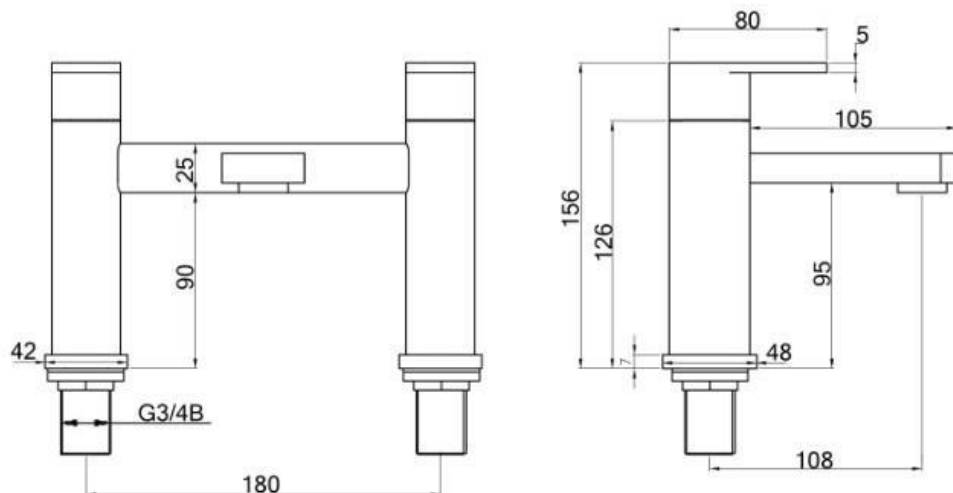

Technical Data Information

Product Code:	TR03
Information:	Aurora Deck Mounted Bath Filler
Construction	Brass Body CuZn40Pb2, EN CW617N (equivalent to BS CZ122)
Finishes	Chrome plated to BS EN 248
Product Type	Contemporary
Water Pressure	Min. 0.2 bar, Max. 6.0 bar
Plumbing Systems	Suitable for all plumbing systems
Standards	Complies with BS5412, BS EN200
Certification	Manufactured to comply with WRAS
Cartridge	1/4 Turn 3/4" Ceramic Disc Valves
Aerator	Laminar
Fitting	Brass 3/4" BSP tails
Packaging	50 x 30 x 36cm / carton (4 boxes / carton)
Guarantee	10 years against manufacturing faults (excluding serviceable parts).
Overall Dimensions:	H: 156 x D: 135 x W: 220

All Dimensions are in millimetres. The information contained on this page was correct at date of issue. Fitting dimensions are provided as a guide only. Some variation may occur due to manufacturing tolerances. We pursue a policy of continuing improvement in design and performance of our products and so reserve the right to change specifications without prior notice.