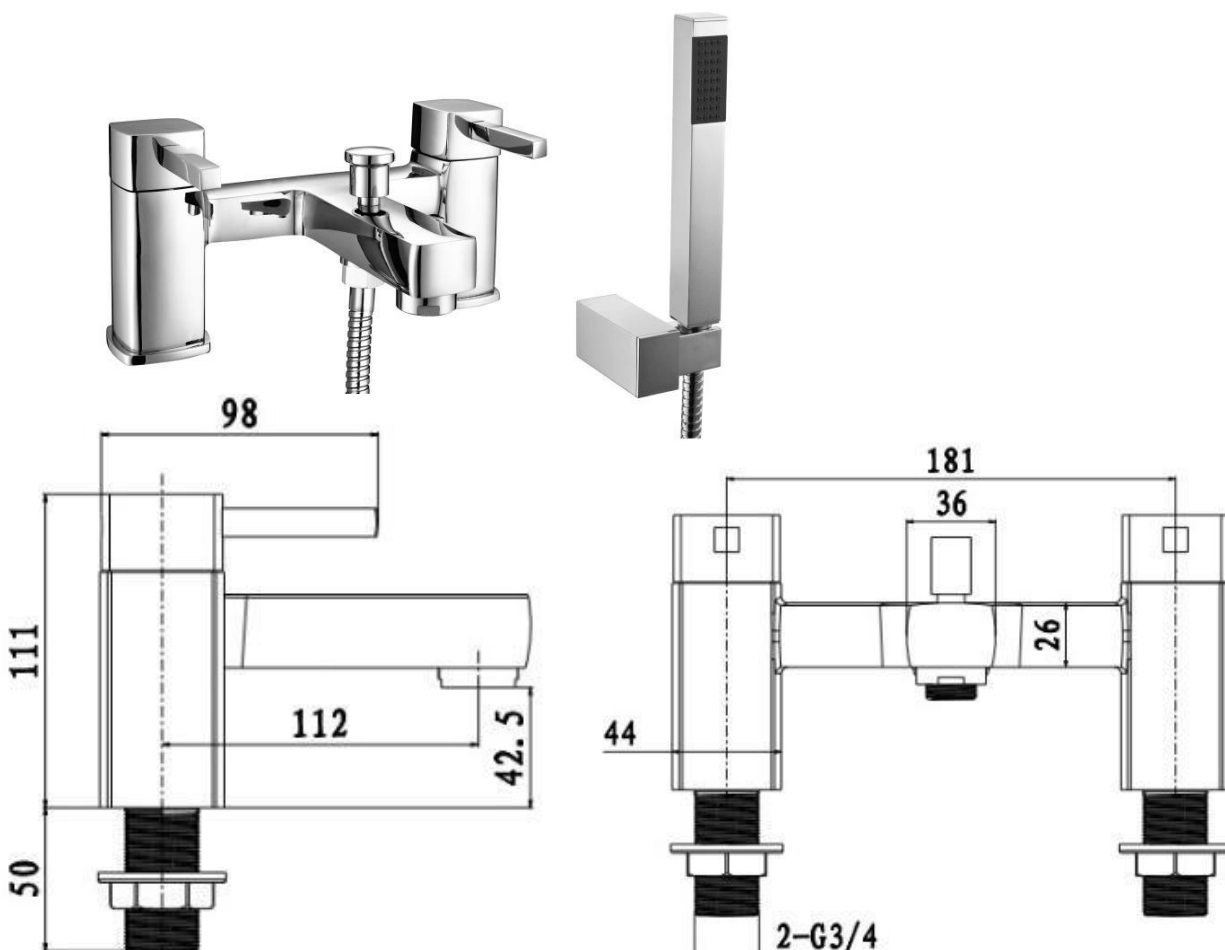

## Technical Data Information

<b>Product Code:</b>	UBAR304
<b>Information:</b>	Barca Bath Shower Mixer
<b>Construction</b>	Brass Body CuZn40Pb2, EN CW617N (equivalent to BS CZ122)
<b>Finishes</b>	Chrome plated to BS EN 248
<b>Product Type</b>	Contemporary
<b>Water Pressure</b>	Min. 0.2 bar, Max. 6.0 bar
<b>Plumbing Systems</b>	Suitable for all plumbing systems
<b>Standards</b>	Complies with BS5412, BS EN200
<b>Certification</b>	Manufactured to comply with WRAS
<b>Cartridge</b>	Ceramic Disc Valves
<b>Fitting</b>	3/4" BSP
<b>Net Weight (Tap only)</b>	2233g
<b>Aerator</b>	Laminar
<b>Packaging</b>	42 x 26.5 x 34cm / carton (4 boxes / carton)
<b>Guarantee</b>	10 years against manufacturing faults (excluding serviceable parts).
<b>Additional Information</b>	Supplied with 1.5m hose, wall bracket and single mode ABS handset

**Overall Dimensions:** H: 111 x D: 125 x W: 181

All Dimensions are in millimetres. The information contained on this page was correct at date of issue. Fitting dimensions are provided as a guide only. Some variation may occur due to manufacturing tolerances. We pursue a policy of continuing improvement in design and performance of our products and so reserve the right to change specifications without prior notice.