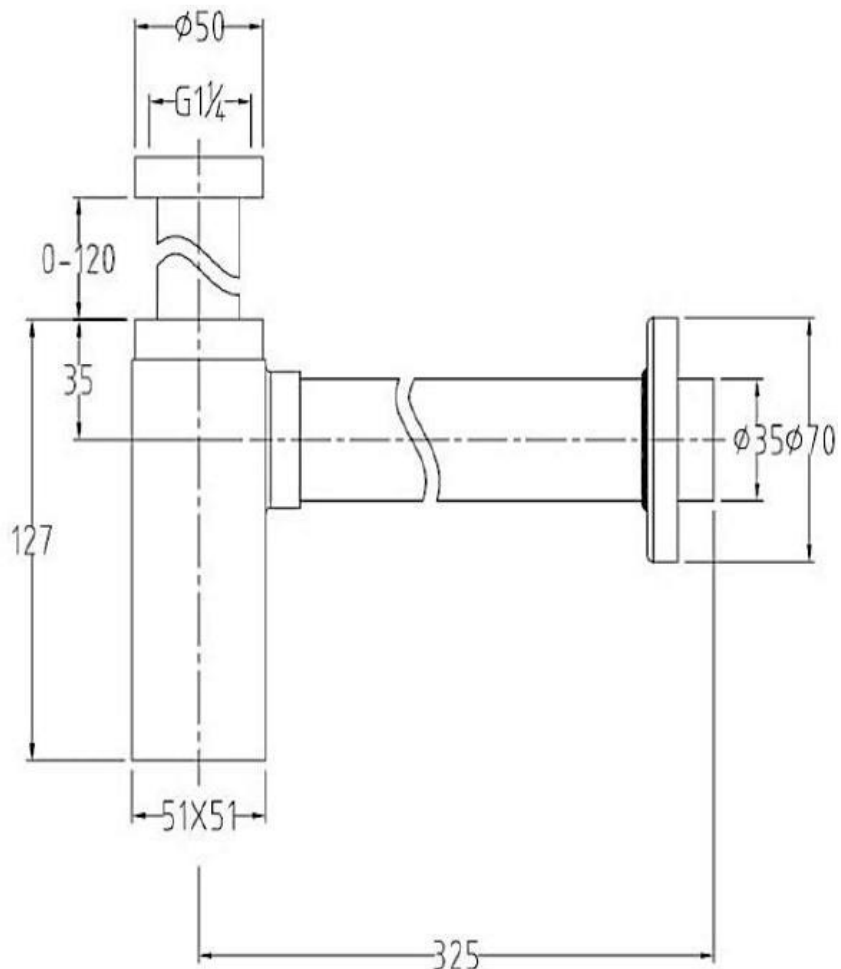

Technical Data Information

Product Code:	UEK306
Information:	Square Bottle Trap Colour: Chrome Product Material: Brass Connection size: 1 1/4" Weight: 1.08Kg
Overall Dimensions:	H: 182 x D: 70 x W: 70

All Dimensions are in millimetres. The information contained on this page was correct at date of issue. Fitting dimensions are provided as a guide only. Some variation may occur due to manufacturing tolerances. We pursue a policy of continuing improvement in design and performance of our products and so reserve the right to change specifications without prior notice.