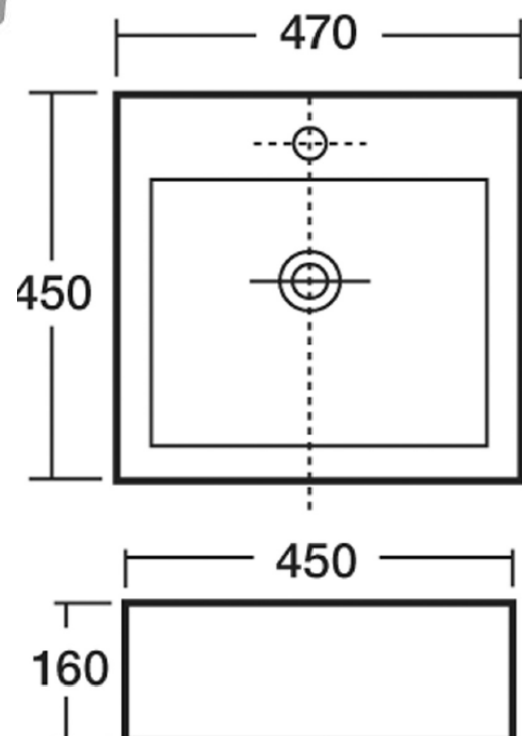

Technical Data Information

Product Code: UNBV102

Information:

Square Basin 450x470x160mm

Product MATERIAL: Vitreous China

Basin Tap holes: One Tap hole

Includes Overflow: Yes

Weight: 17.42Kg

Inner Bowl Dimension – Height: 105mm

Inner Bowl Dimension – Width: 390mm

Inner Bowl Dimension – Depth: 300mm

Overall Dimensions: H: 160 x D: 450 x W: 470

All Dimensions are in millimetres. The information contained on this page was correct at date of issue. Fitting dimensions are provided as a guide only. Some variation may occur due to manufacturing tolerances. We pursue a policy of continuing improvement in design and performance of our products and so reserve the right to change specifications without prior notice.