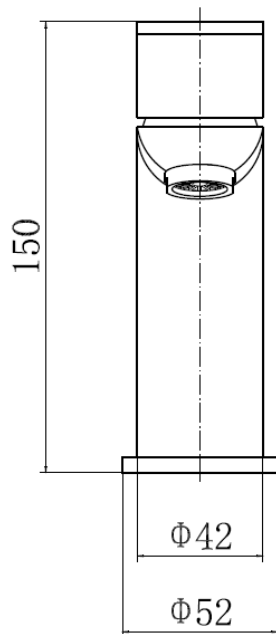

## Technical Data Information

**Product Code:** GSLI005

**Information:** Slight Mono Basin Mixer with Push Button waste  
**Colour:** Chrome  
**Material:** Brass

**Overall Dimensions:** H: 150 x W: 52 x D: 145

FLOW RATES						
Code	Description	0.2Bar	0.5Bar	1Bar	2Bar	3Bar
GSLI005	SLIGHT MONO BASIN	6.3	9.1	12.4	17.3	20.3

All Dimensions are in millimetres. The information contained on this page was correct at date of issue. Fitting dimensions are provided as a guide only. Some variation may occur due to manufacturing tolerances. We pursue a policy of continuing improvement in design and performance of our products and so reserve the right to change specifications without prior notice.