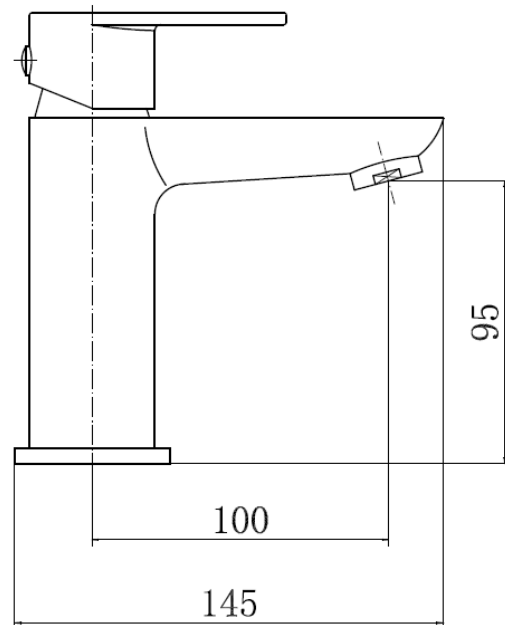

## Technical Data Information

**Product Code:** GSLI005

**Information:** Slight Mono Basin Mixer with Push Button waste  
**Colour:** Chrome  
**Material:** Brass

**Overall Dimensions:** H: 150 x W: 52 x D: 145

FLOW RATES						
Code	Description	0.2Bar	0.5Bar	1Bar	2Bar	3Bar
GSLI005	SLIGHT MONO BASIN	6.3	9.1	12.4	17.3	20.3

All Dimensions are in millimetres. The information contained on this page was correct at date of issue. Fitting dimensions are provided as a guide only. Some variation may occur due to manufacturing tolerances. We pursue a policy of continuing improvement in design and performance of our products and so reserve the right to change specifications without prior notice.