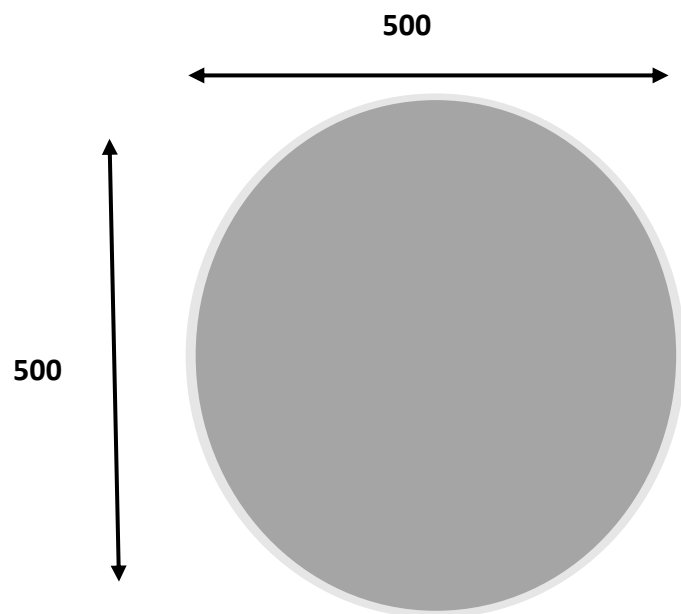

## Technical Data Information

**Product Code:** MRTL031

**Information:** Simple Round Mirror 500

**Overall Dimensions:** H: 500 x W: 500

All Dimensions are in millimetres. The information contained on this page was correct at date of issue. Fitting dimensions are provided as a guide only. Some variation may occur due to manufacturing tolerances. We pursue a policy of continuing improvement in design and performance of our products and so reserve the right to change specifications without prior notice.