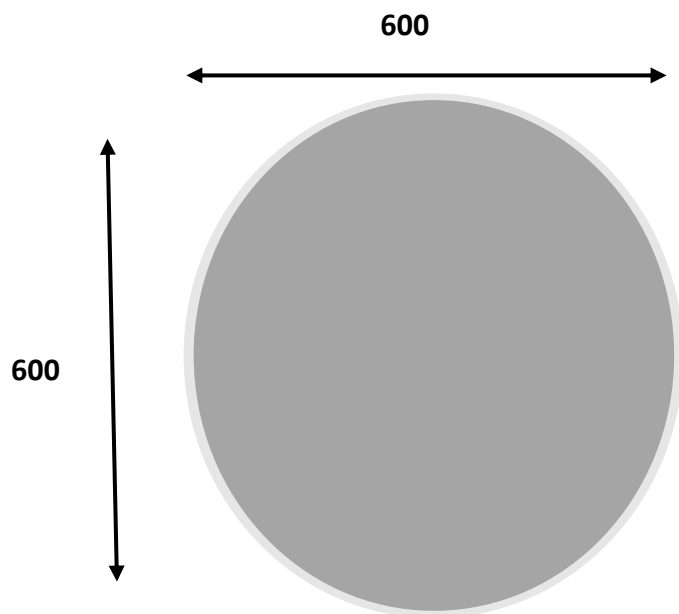

Technical Data Information

Product Code: MRTL032

Information: Simple Round Mirror 600

Overall Dimensions: H: 600 x W: 600

All Dimensions are in millimetres. The information contained on this page was correct at date of issue. Fitting dimensions are provided as a guide only. Some variation may occur due to manufacturing tolerances. We pursue a policy of continuing improvement in design and performance of our products and so reserve the right to change specifications without prior notice.