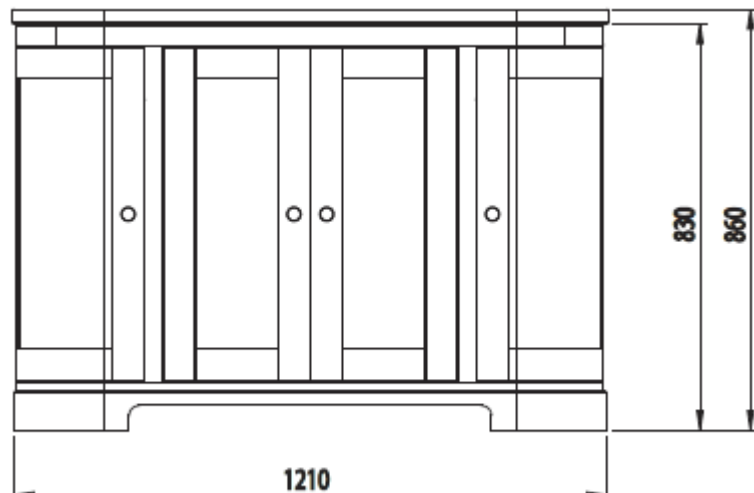

## Technical Data Information

**Product Code:** TAVLAN1200C.LW

**Information:** Lansdown 1200 Curved Unit  
Colour: Linen White

**Overall Dimensions:** H: 860 x D: 554 x W: 1210

All Dimensions are in millimetres. The information contained on this page was correct at date of issue. Fitting dimensions are provided as a guide only. Some variation may occur due to manufacturing tolerances. We pursue a policy of continuing improvement in design and performance of our products and so reserve the right to change specifications without prior notice.