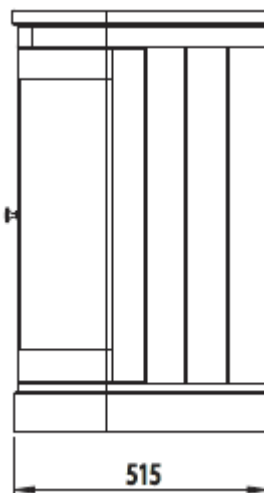

## Technical Data Information

**Product Code:** TAVLAN1200C.LW

**Information:** Lansdown 1200 Curved Unit  
Colour: Linen White

**Overall Dimensions:** H: 860 x D: 554 x W: 1210

All Dimensions are in millimetres. The information contained on this page was correct at date of issue. Fitting dimensions are provided as a guide only. Some variation may occur due to manufacturing tolerances. We pursue a policy of continuing improvement in design and performance of our products and so reserve the right to change specifications without prior notice.