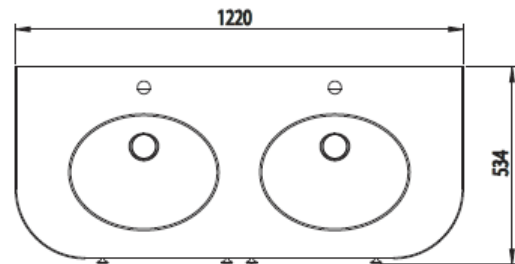

## Technical Data Information

**Product Code:** TAVLAN1200C.LW

**Information:** Lansdown 1200 Curved Unit  
Colour: Linen White

**Overall Dimensions:** H: 860 x D: 554 x W: 1210

All Dimensions are in millimetres. The information contained on this page was correct at date of issue. Fitting dimensions are provided as a guide only. Some variation may occur due to manufacturing tolerances. We pursue a policy of continuing improvement in design and performance of our products and so reserve the right to change specifications without prior notice.