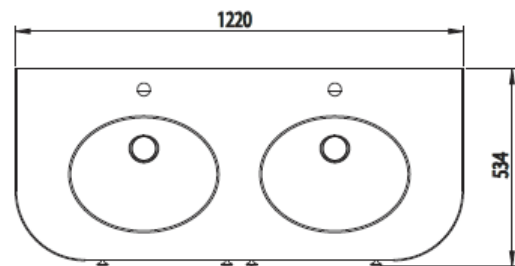

## Technical Data Information

**Product Code:** TAVLAN1200C.PG

**Information:** Lansdown 1200 Curved Unit  
Colour: Pebble Grey

**Overall Dimensions:** H: 860 x D: 554 x W: 1210

All Dimensions are in millimetres. The information contained on this page was correct at date of issue. Fitting dimensions are provided as a guide only. Some variation may occur due to manufacturing tolerances. We pursue a policy of continuing improvement in design and performance of our products and so reserve the right to change specifications without prior notice.