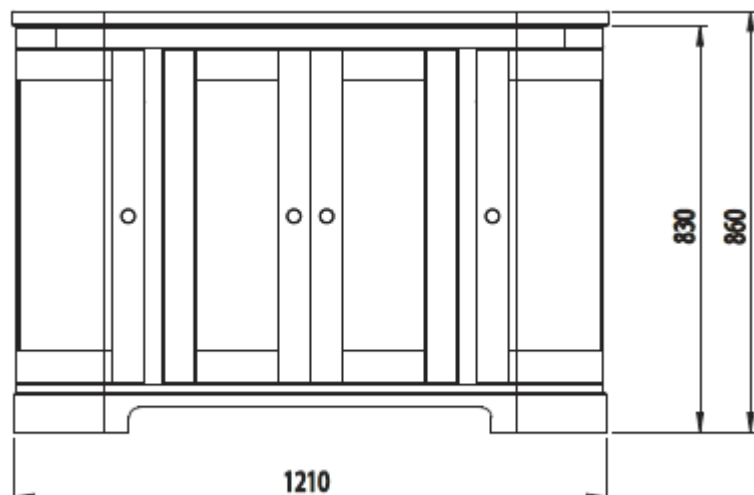

## Technical Data Information

**Product Code:** TAVLAN1200C.PG

**Information:** Lansdown 1200 Curved Unit  
Colour: Pebble Grey

**Overall Dimensions:** H: 860 x D: 554 x W: 1210

All Dimensions are in millimetres. The information contained on this page was correct at date of issue. Fitting dimensions are provided as a guide only. Some variation may occur due to manufacturing tolerances. We pursue a policy of continuing improvement in design and performance of our products and so reserve the right to change specifications without prior notice.