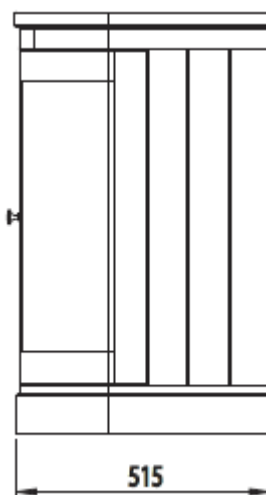

## Technical Data Information

**Product Code:** TAVLAN1200C.PG

**Information:** Lansdown 1200 Curved Unit  
Colour: Pebble Grey

**Overall Dimensions:** H: 860 x D: 554 x W: 1210

All Dimensions are in millimetres. The information contained on this page was correct at date of issue. Fitting dimensions are provided as a guide only. Some variation may occur due to manufacturing tolerances. We pursue a policy of continuing improvement in design and performance of our products and so reserve the right to change specifications without prior notice.