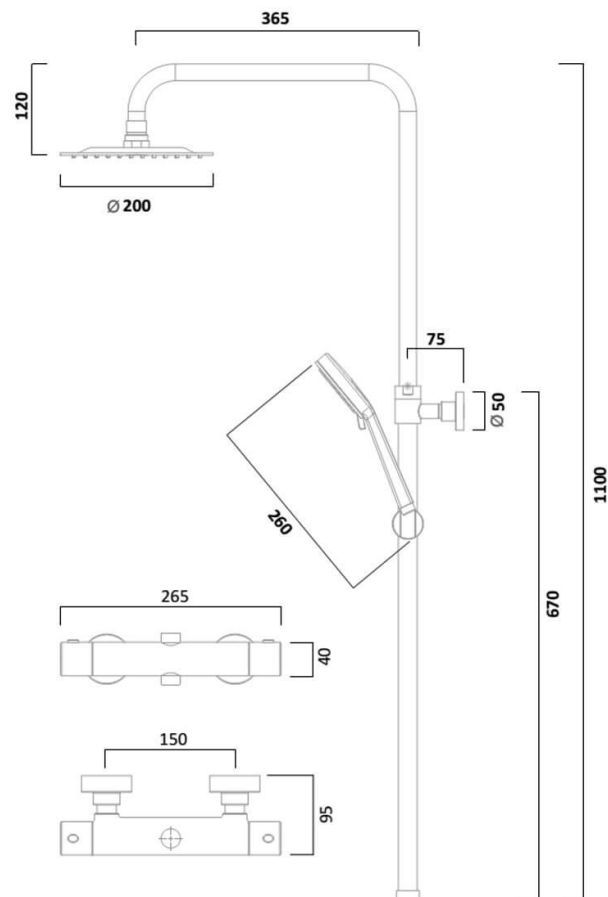

## Technical Data Information

**Product Code:** TAVSQT2209

**Description:** Quantum Cool Touch Thermostatic Dual Function Bar Valve With Head And Handset

- Includes Thermostatic Dual Function Bar Valve with Shower Head & Handset
- Minimum pressure recommended: 1.0 Bar
- Stainless steel shower head
- Adjustable height rigid riser rail
- Multi-function shower handset
- Automatic shut down if cold water pressure should suddenly fail
- Anti-Scald thermostatic control & cool touch valve for safe showering

**Overall Dimensions:** H: 1100 x W: 265 x D: 365

All Dimensions are in millimetres. The information contained on this page was correct at date of issue. Fitting dimensions are provided as a guide only. Some variation may occur due to manufacturing tolerances. We pursue a policy of continuing improvement in design and performance of our products and so reserve the right to change specifications without prior notice.