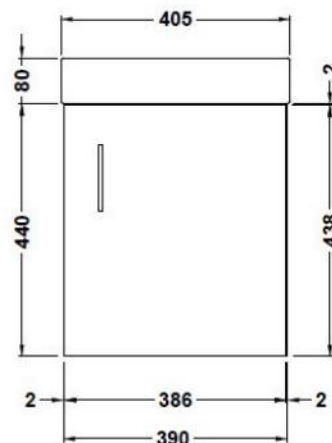

Technical Data Information

Product Code: UMIN016

Information: Minimalist White Wall Hung Basin & Cabinet
Fascia Finish: MDF Painted Gloss
Color/Finish: Grey
FAS Thickness: 18
CAB Thickness: 18mm
Hinge Type: 95 Degree Clip-On Soft Close

Overall Dimensions: H: 440 x W: 400 x D: 222

All Dimensions are in millimetres. The information contained on this page was correct at date of issue. Fitting dimensions are provided as a guide only. Some variation may occur due to manufacturing tolerances. We pursue a policy of continuing improvement in design and performance of our products and so reserve the right to change specifications without prior notice.