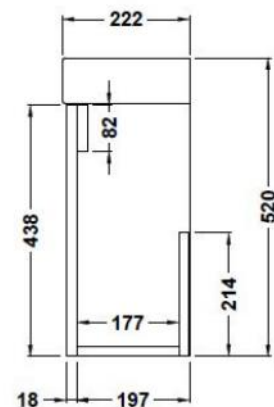

Technical Data Information

Product Code: UMIN016

Information: Minimalist White Wall Hung Basin & Cabinet
Fascia Finish: MDF Painted Gloss
Color/Finish: Grey
FAS Thickness: 18
CAB Thickness: 18mm
Hinge Type: 95 Degree Clip-On Soft Close

Overall Dimensions: H: 440 x W: 400 x D: 222

All Dimensions are in millimetres. The information contained on this page was correct at date of issue. Fitting dimensions are provided as a guide only. Some variation may occur due to manufacturing tolerances. We pursue a policy of continuing improvement in design and performance of our products and so reserve the right to change specifications without prior notice.