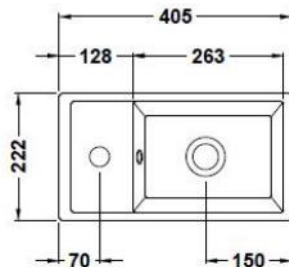

Technical Data Information

Product Code: UMIN016

Information: Minimalist White Wall Hung Basin & Cabinet
Fascia Finish: MDF Painted Gloss
Color/Finish: Grey
FAS Thickness: 18
CAB Thickness: 18mm
Hinge Type: 95 Degree Clip-On Soft Close

Overall Dimensions: H: 440 x W: 400 x D: 222

All Dimensions are in millimetres. The information contained on this page was correct at date of issue. Fitting dimensions are provided as a guide only. Some variation may occur due to manufacturing tolerances. We pursue a policy of continuing improvement in design and performance of our products and so reserve the right to change specifications without prior notice.