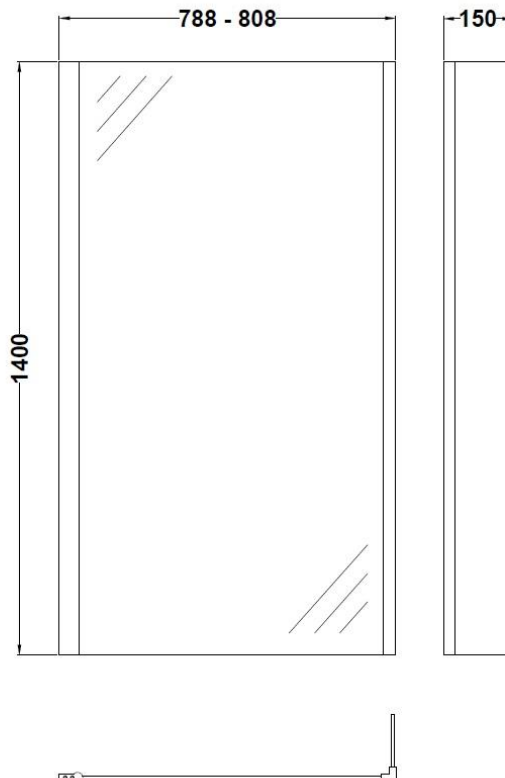

Technical Data Information

Product Code: UNSBS2

Description: Quattro Bath Screens

- Utilise space in your bathroom and create a showering space within your bath
- Every bath screen is reversible in order to perfectly fit your needs
- This screen is made of 6mm toughened safety glass
- Suitable for use with square shower baths

Overall Dimensions: H: 1435 x W: 805 x D: 38

All Dimensions are in millimetres. The information contained on this page was correct at date of issue. Fitting dimensions are provided as a guide only. Some variation may occur due to manufacturing tolerances. We pursue a policy of continuing improvement in design and performance of our products and so reserve the right to change specifications without prior notice.