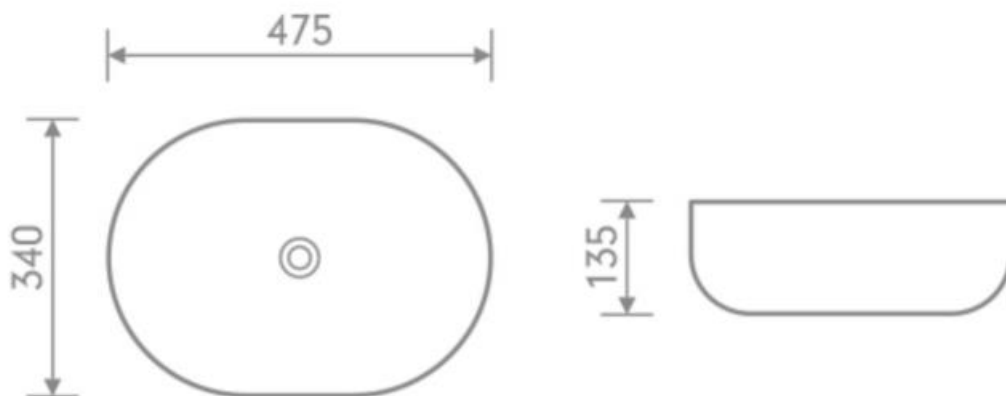

Technical Data Information

Product Code: CCOBBAS
Description: Cobi Vessel
Overall Dimension: H: 135 x W: 340 x L: 475

All Dimensions are in millimetres. The information contained on this page was correct at date of issue. Fitting dimensions are provided as a guide only. Some variation may occur due to manufacturing tolerances. We pursue a policy of continuing improvement in design and performance of our products and so reserve the right to change specifications without prior notice.