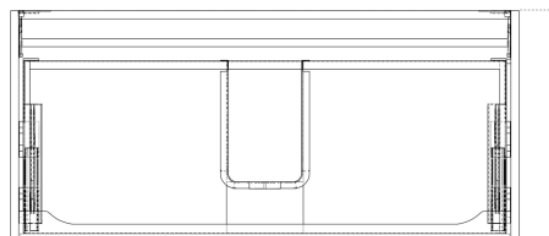

Technical Data Information

Product Code: ERL100WHGRN

Information: Erla 1000mm Wall Hung Twin Drawer Green
Feelwood Textures
Indaux SCARPI Model Cabinet Hangers
Emuca Concept Drawer Bodies
Soft-Closing Runners

Unit Dimensions: H: 520mm x W: 1000mm x D: 450mm

Overall Dimensions: H: 570mm x W: 1015mm x D: 460mm

520 mm

450 mm

All Dimensions are in millimetres. The information contained on this page was correct at date of issue. Fitting dimensions are provided as a guide only. Some variation may occur due to manufacturing tolerances. We pursue a policy of continuing improvement in design and performance of our products and so reserve the right to change specifications without prior notice.