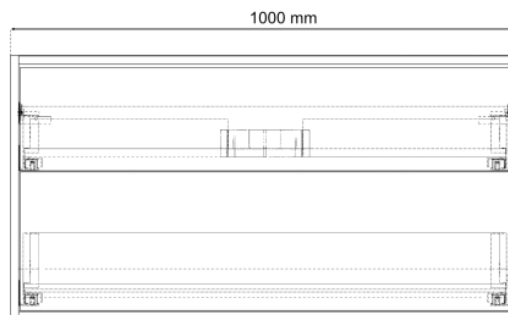

Technical Data Information

Product Code: ERL100WHGRN

Information: Erla 1000mm Wall Hung Twin Drawer Green
Feelwood Textures
Indaux SCARPI Model Cabinet Hangers
Emuca Concept Drawer Bodies
Soft-Closing Runners

Unit Dimensions: H: 520mm x W: 1000mm x D: 450mm

Overall Dimensions: H: 570mm x W: 1015mm x D: 460mm

520 mm

450 mm

All Dimensions are in millimetres. The information contained on this page was correct at date of issue. Fitting dimensions are provided as a guide only. Some variation may occur due to manufacturing tolerances. We pursue a policy of continuing improvement in design and performance of our products and so reserve the right to change specifications without prior notice.