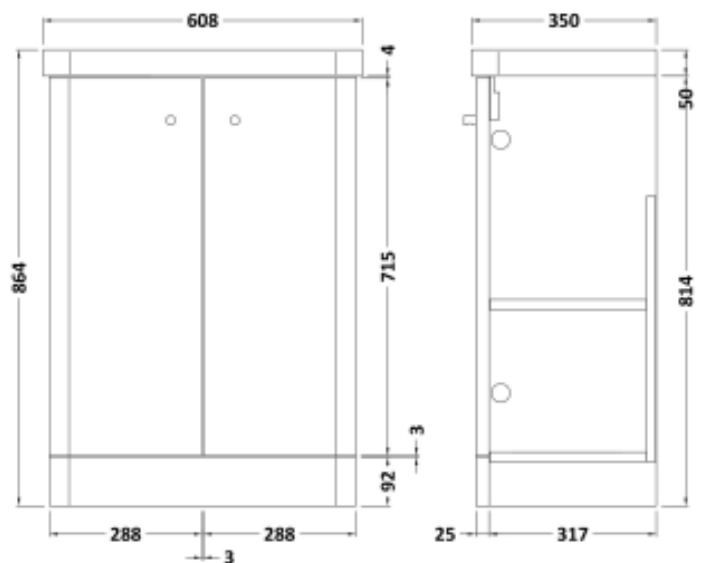

Technical Data Information

Product Code: URC0104

Information: Corfu 600mm Floor Standing 2 Door Unit – Gloss White
Short Projection
Soft Close Drawers
Knob Handle Included

Overall Dimensions: H: 864mm x W: 605mm x D: 355mm

All Dimensions are in millimetres. The information contained on this page was correct at date of issue. Fitting dimensions are provided as a guide only. Some variation may occur due to manufacturing tolerances. We pursue a policy of continuing improvement in design and performance of our products and so reserve the right to change specifications without prior notice.