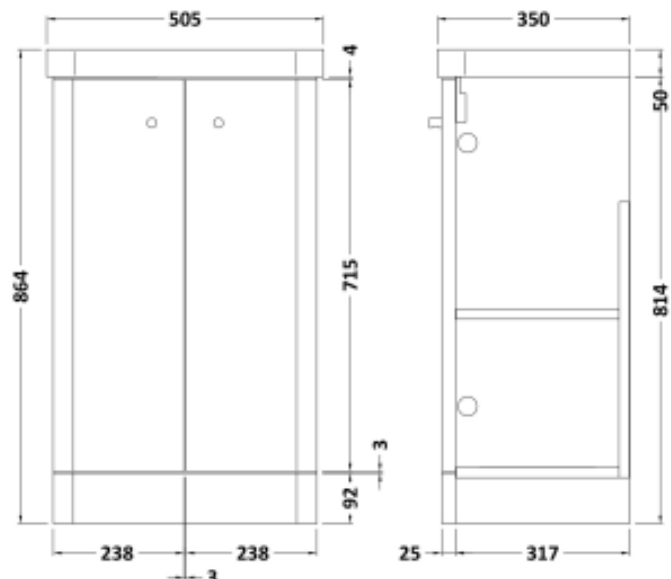

Technical Data Information

Product Code: URC0403

Information: Corfu 500mm Floor Standing 2 Door Unit
– Gloss Light Grey
Short Projection
Soft Close Drawers
Knob Handle Included

Overall Dimensions: H: 864mm x W: 505mm x D: 355mm

All Dimensions are in millimetres. The information contained on this page was correct at date of issue. Fitting dimensions are provided as a guide only. Some variation may occur due to manufacturing tolerances. We pursue a policy of continuing improvement in design and performance of our products and so reserve the right to change specifications without prior notice.