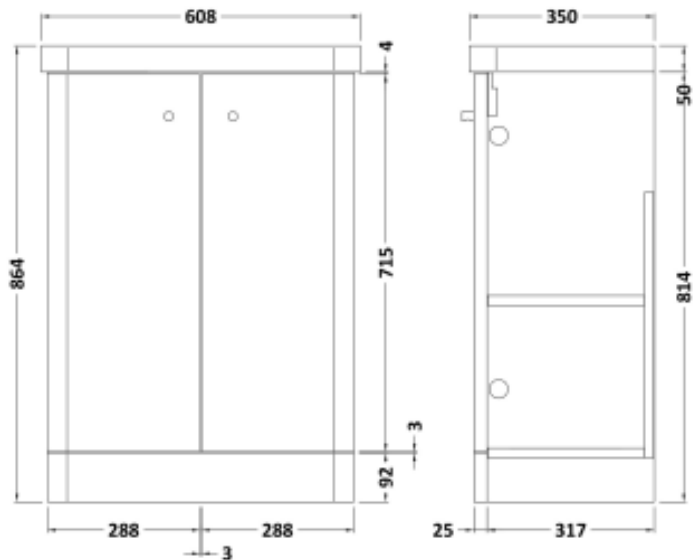

## Technical Data Information

**Product Code:** URC0404

**Information:** Corfu 600mm Floor Standing 2 Door Unit  
– Gloss Light Grey  
Short Projection  
Soft Close Drawers  
Knob Handle Included

**Overall Dimensions:** H: 864mm x W: 605mm x D: 355mm

All Dimensions are in millimetres. The information contained on this page was correct at date of issue. Fitting dimensions are provided as a guide only. Some variation may occur due to manufacturing tolerances. We pursue a policy of continuing improvement in design and performance of our products and so reserve the right to change specifications without prior notice.