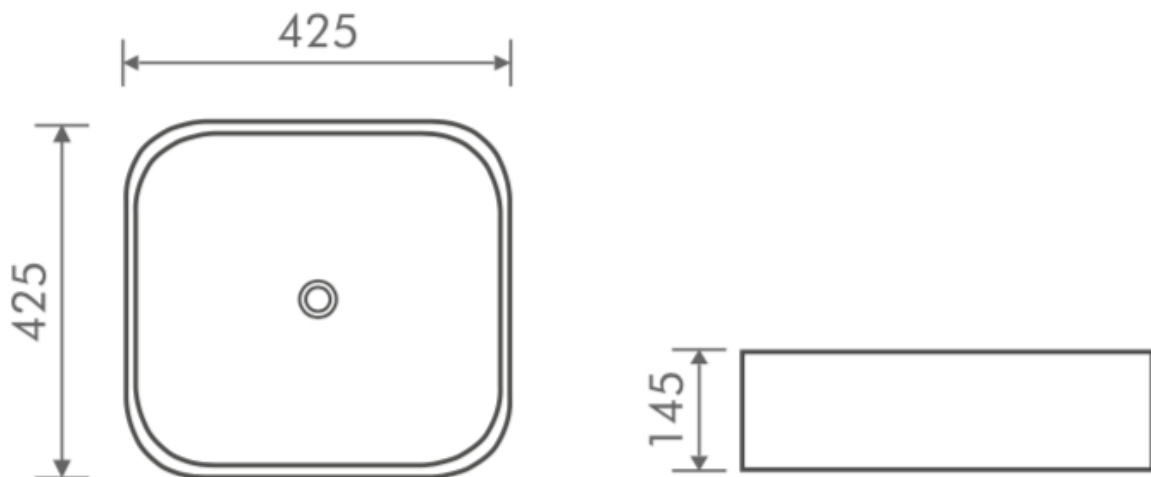

Technical Data Information

Product Code: ESTBL42

Information: Estante Matt Black Vessel

Colour/Finish – Matt Black

Material - Ceramic

Overall Dimensions: H: 145 x D: 425 x W: 425

All Dimensions are in millimetres. The information contained on this page was correct at date of issue. Fitting dimensions are provided as a guide only. Some variation may occur due to manufacturing tolerances. We pursue a policy of continuing improvement in design and performance of our products and so reserve the right to change specifications without prior notice.