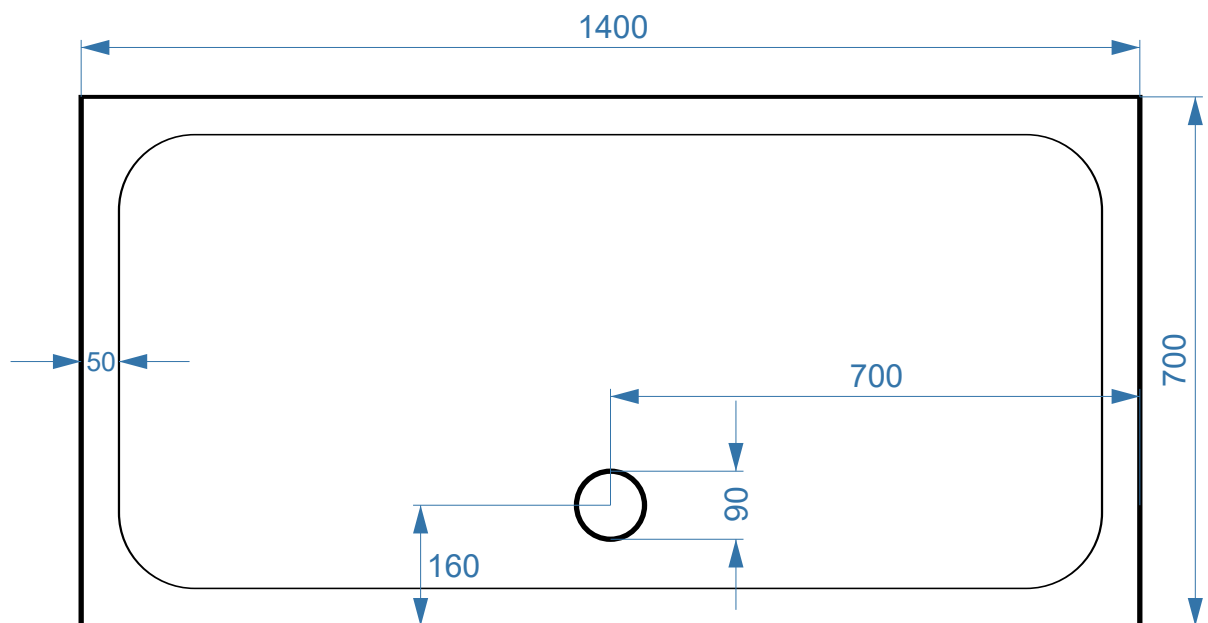

1400mm x 700mm RECTANGLE

SURFACE MATERIAL: Acrylic Capped ABS

REINFORCEMENT: Resin Bonded Stone

TRAY HEIGHT: 45mm

PLINTH HEIGHT (OPTIONAL): 100mm

WEIGHT: 55kg

CE CERT: BS EN 14527 - Class 1 Shower Tray

COMMODITY CODE: 39229000

All Dimensions are in millimetres. The information contained on this page was correct at date of issue. Fitting dimensions are provided as a guide only. Some variation may occur due to manufacturing tolerances. We pursue a policy of continuing improvement in design and performance of our products and so reserve the right to change specifications without prior notice.