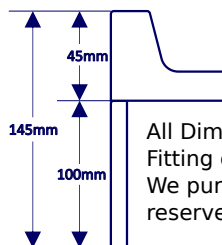

1400mm x 700mm RECTANGLE

SURFACE MATERIAL: Acrylic Capped ABS

REINFORCEMENT: Resin Bonded Stone

TRAY HEIGHT: 45mm

PLINTH HEIGHT (OPTIONAL): 100mm

WEIGHT: 55kg

CE CERT: BS EN 14527 - Class 1 Shower Tray

COMMODITY CODE: 39229000

All Dimensions are in millimetres. The information contained on this page was correct at date of issue. Fitting dimensions are provided as a guide only. Some variation may occur due to manufacturing tolerances. We pursue a policy of continuing improvement in design and performance of our products and so reserve the right to change specifications without prior notice.