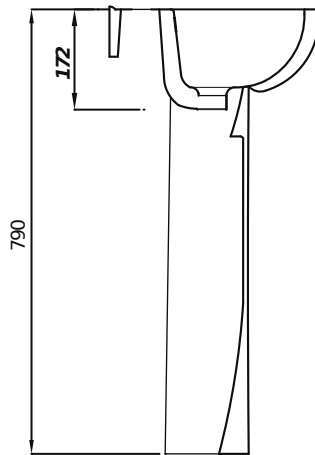

## KOTA 35CM BASIN 1TH

Product Code	CKOTBAS351TH
Weight (Kg)	7.4
Material	Vitreous China
Tap holes	1

### Key features:

- CE Compliant
- Offset internal overflow
- Chrome effect overflow ring
- Modern compact design
- Lifetime ceramic guarantee\*

### Description:

A compact cloakroom basin that represents the perfect fusion of style and uncompromising functionality.

All dimensions are approximate and subject to normal ceramic variation. Although every effort is made not to change the above product specification, RT Large reserve the right to do so without prior notification if necessary. Lifetime ceramic guarantee against manufacturers defects. Full information on guarantees available upon request.