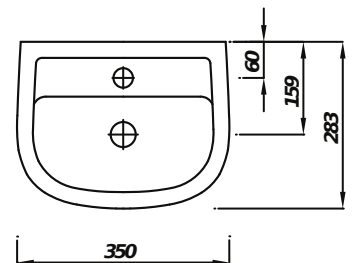

## KOTA 35CM BASIN 1TH

Product Code	CKOTBAS351TH
Weight (Kg)	7.4
Material	Vitreous China
Tap holes	1

### Description:

A compact cloakroom basin that represents the perfect fusion of style and uncompromising functionality.

All dimensions are approximate and subject to normal ceramic variation. Although every effort is made not to change the above product specification, RT Large reserve the right to do so without prior notification if necessary. Lifetime ceramic guarantee against manufacturers defects. Full information on guarantees available upon request.