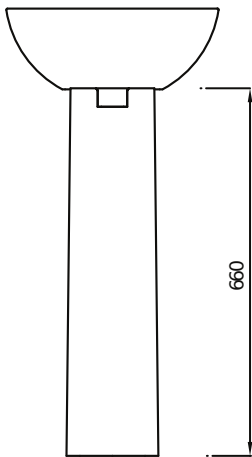

## KOTA 35CM BASIN 1TH

Product Code	CKOTBAS351TH
Weight (Kg)	7.4
Material	Vitreous China
Tap holes	1

### Key features:

- CE Compliant
- Offset internal overflow
- Chrome effect overflow ring
- Modern compact design
- Lifetime ceramic guarantee\*

### Description:

A compact cloakroom basin that represents the perfect fusion of style and uncompromising functionality.

All dimensions are approximate and subject to normal ceramic variation. Although every effort is made not to change the above product specification, RT Large reserve the right to do so without prior notification if necessary. Lifetime ceramic guarantee against manufacturers defects. Full information on guarantees available upon request.