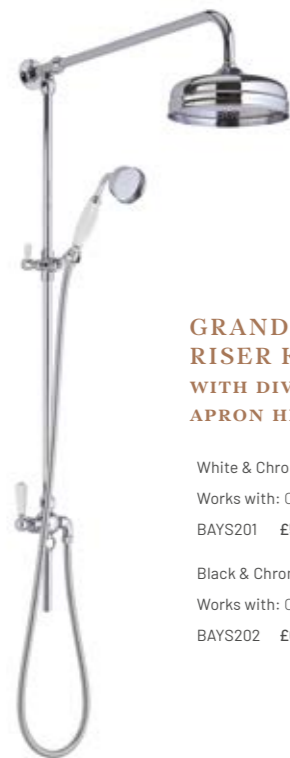

Black & Chrome
BAYS403 £568.61 €699.39

White & Chrome
BAYS103 £568.61 €699.39

**TWO OUTLET
CONCEALED VALVE
WITH DIVERTER**

Black & Chrome
BAYS404 £446.77 €549.53

White & Chrome
BAYS104 £446.77 €549.53

**THREE OUTLET
CONCEALED VALVE
WITH DIVERTER**

Black & Chrome
BAYS405 £568.61 €699.39

White & Chrome
BAYS105 £568.61 €699.39

SHOWERS

Exposed Shower Valve Kits

**RIGID RISER KIT
WITH 6" SELF CLEANING HEAD**

Chrome
Works with: Exposed Valve
BAYS205 £269.41 €331.37

**PLAIN RIGID
RISER KIT
WITH 5" APRON HEAD**

Chrome
Works with: Exposed Valve
BAYS210 £269.41 €331.37

**LUXURY RIGID
RISER KIT
WITH SLIDER RAIL AND 8" APRON**

Chrome
Works with: Two Outlet Exposed Valve
BAYS209 £404.79 €497.90

**SLIDER
RAIL KIT**

White & Chrome
Works with: Concealed Valve
BAYS203 £209.86 €258.13

Black & Chrome
Works with: Concealed Valve
BAYS204 £284.31 €349.71

CONCEALED SHOWER VALVE KITS

**GRAND RIGID
RISER KIT
WITH DIVERTER, 8" FIXED
APRON HEAD AND HANDSET**