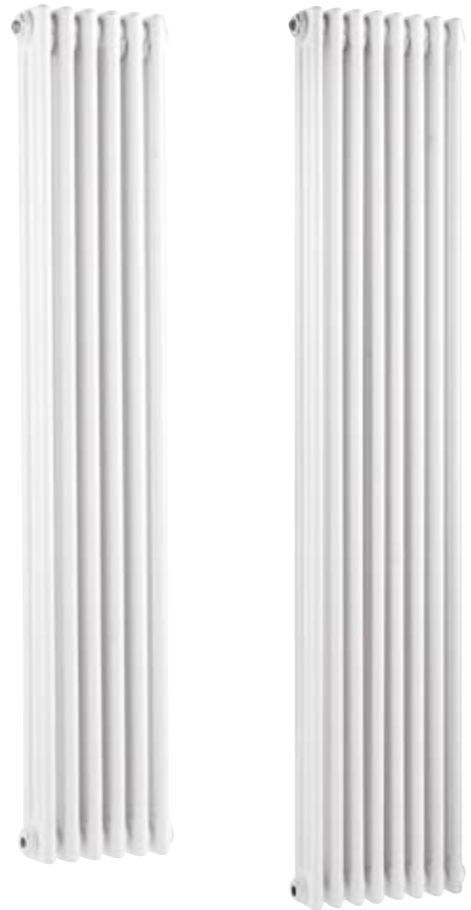

RADIATORS
Radiators & Valves

**NELSON
TRIPLE RADIATOR WHITE**

h1500 x w291 x d100
2897 BTU/HR*
BAYR016 £404.79 €497.90

h1500 x w381 x d100
3907 BTU/HR*
BAYR017 £514.47 €632.81

h1800 x w291 x d100
3728 BTU/HR*
BAYR018 £460.31 €566.18

h1800 x w381 x d100
4971 BTU/HR*
BAYR019 £595.69 €732.70

**NELSON
TRIPLE RADIATOR**

White
h600 x w1011 x d100
4732 BTU/HR*
BAYR015 £785.25 €965.87

**NELSON
TRIPLE RADIATOR**

White
h600 x w606 x d100
2869 BTU/HR*
BAYR012 £487.39 €599.49
h600 x w786 x d100
3752 BTU/HR*
BAYR013 £609.24 €749.37

**NELSON
TRIPLE RADIATOR**

White
h300 x w1011 x d100
2597 BTU/HR*
BAYR014 £636.31 €782.66