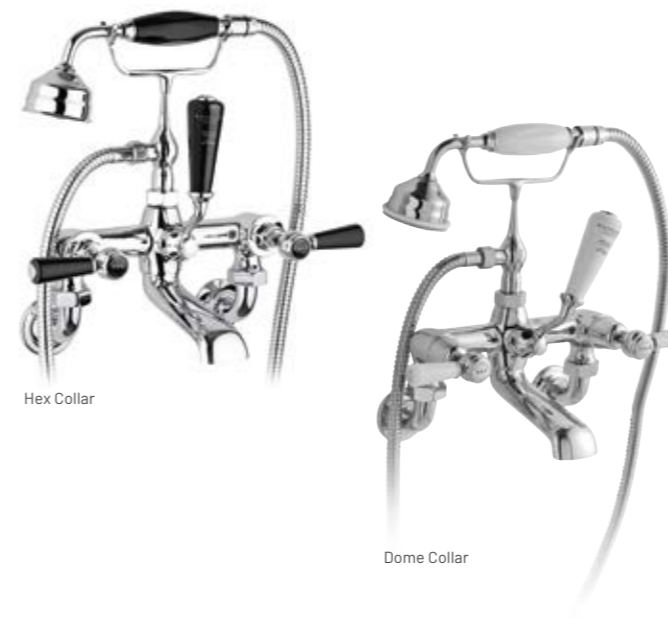

BATH TAPS

Black & Chrome
Collar: Hex
BAYT442 £294.70 €362.48

White & Chrome
Collar: Hex
BAYT402 £231.73 €285.03

Black & Chrome
Collar: Dome
BAYT342 £268.25 €329.95

White & Chrome
Collar: Dome
BAYT302 £231.73 €285.03

DECK MOUNTED BATH SHOWER MIXER

Black & Chrome
Collar: Hex
BAYT444 £969.73 €1,192.77

White & Chrome
Collar: Hex
BAYT404 £760.36 €935.24

Black & Chrome
Collar: Dome
BAYT344 £881.57 €1,084.33

White & Chrome
Collar: Dome
BAYT304 £760.36 €935.24

Hex Collar

Dome Collar

Hex Collar

Dome Collar

Hex Collar

Dome Collar

Dome Collar

Hex Collar