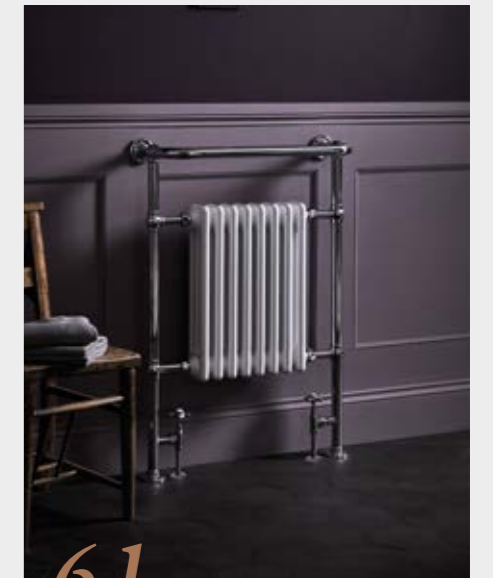

CONTENTS

FURNITURE	7	BATHS	31	HEATING & ACCESSORIES	61
Cabinets	8	Freestanding Baths & Leg Sets	32	Towel Rails	63
Marble Finishes & Marble Tops	9	Freestanding Baths	37	Radiators & Valves	64
Basins	12	Freestanding Shower Baths & Leg Sets	38	Bathroom	66
Mirrors & Cabinets	13	Art Deco Bath Panels	42		
		Overflow & Wastes	43	VICTRION CERAMICS	69
CERAMICS	17			Pans & Cisterns	74
<i>Fitzroy Range</i>	19	BRASSWARE & SHOWERS	45	Soft Close Seats	75
Fitzroy Basins	21	Crosshead Taps	46		
Fitzroy Basins & Wastes	22	Lever Taps	48	VICTRION FURNITURE	77
Fitzroy Pans & Cisterns	24	Wastes & Accessories	51	Cabinets	78
Fitzroy Comfort Height Basins	27	<i>Choosing The Correct Valve</i>	53	Marble Tops & Mirrors	79
<i>Porchester Range</i>	28	Exposed Shower Valves	54		
Porchester Pans & Basins	29	Concealed Shower Valves	55		
		Exposed Shower Valve Kits	56		
		Exposed & Concealed Shower Valve Kits	57		
		Shower Heads	59		

All prices inclusive of VAT.
The eye icon = product style shown.

07

17

31

45

53

61

VICTRION
ENGLAND

69

77