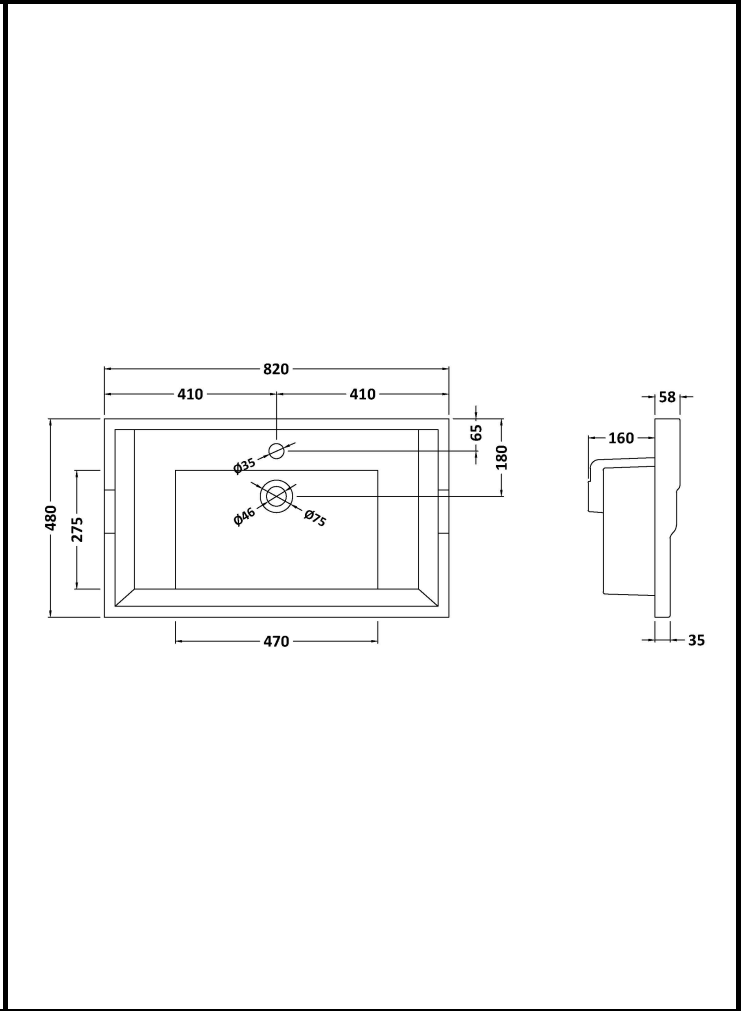

## London W.2

**CODE:** BAYC203

**DESCRIPTION:** 800 Traditional Basin 1Th

**CATEGORY:** Ceramics

PRODUCT DIMENSIONS			
Height (mm)	Width (mm)	Depth (mm)	Nett Wgt Kg
218	820	480	18

PACKAGING DIMENSIONS			
Height (mm)	Width (mm)	Depth (mm)	Gross Wgt Kg
260	840	500	18.8

PACKAGING DATA			
Box Colour	White Cardboard Box		
Box Qty	1	Label Colour	White Label
Label Size	100 x 50	Label Qty	2

OUTER BOX DIMENSIONS (If Applicable)			
Height (mm)	Width (mm)	Depth (mm)	Gross Wgt Kg
Barcode	5055275892794		

BASINS			
Tap Hole	One Taphole	Chain Stay Hole	No
Template	Not Required	Waste Type Req'd	Slotted
Overflow Incl.	Yes	Overflow Cover	Yes
Inner Bowl Depth	135mm	Inner Bowl Width	470mm
Inner Bowl Height	135mm		