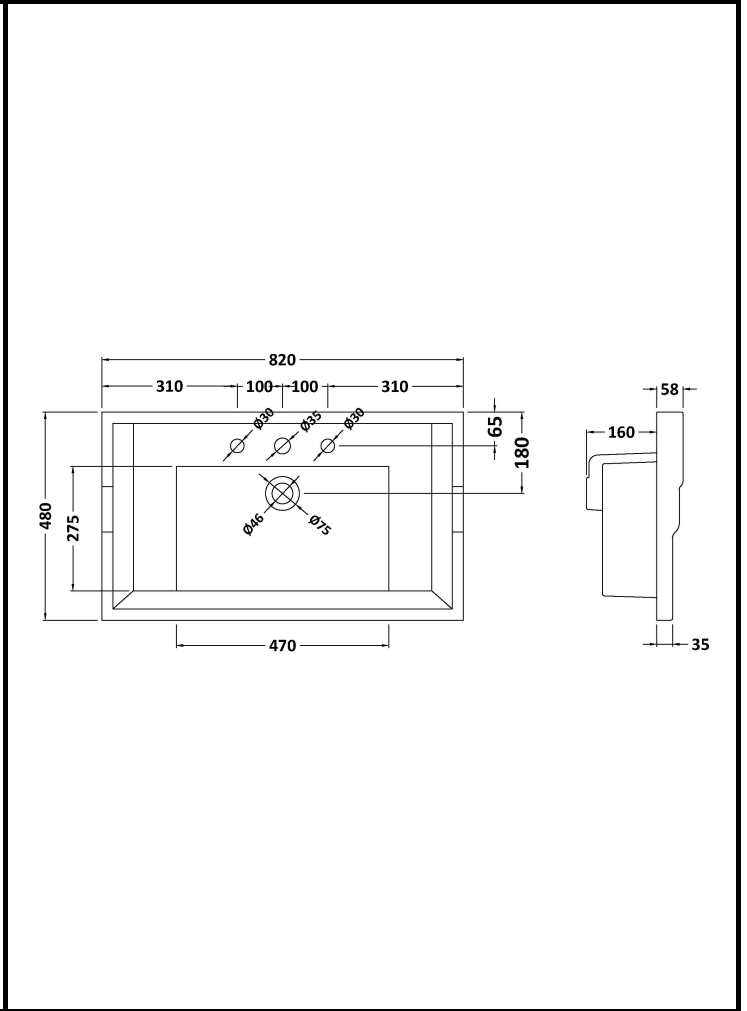

B A Y S W A T E R

London W.2

CODE: BAYC204

DESCRIPTION: 800 Traditional Basin 3Th

CATEGORY: Ceramics

PRODUCT DIMENSIONS			
Height (mm)	Width (mm)	Depth (mm)	Nett Wgt Kg
218	820	480	18

PACKAGING DIMENSIONS			
Height (mm)	Width (mm)	Depth (mm)	Gross Wgt Kg
260	840	500	18.8

PACKAGING DATA			
Box Colour	White Cardboard Box		
Box Qty	1	Label Colour	White Label
Label Size	100 x 50	Label Qty	2

OUTER BOX DIMENSIONS (If Applicable)			
Height (mm)	Width (mm)	Depth (mm)	Gross Wgt Kg
Barcode	5055275892800		

PRODUCT DETAILS			
Country of Origin	China		
Fitting Instruction	Yes	Colour	White

Certification	CE	N/A	WRAS	N/A	WRAS Number	N/A
Product Material	Vitreous China					

PANS/BIDETS			
Trap Style	Not Applicable	Includes Seat	Not Applicable

BASINS			
Tap Hole	Three Tapholes	Chain Stay Hole	No
Template	Not Required	Waste Type Req'd	Slotted
Overflow Incl.	Yes	Overflow Cover	Yes
Inner Bowl Depth	135mm	Inner Bowl Width	470mm
Inner Bowl Height	135mm		