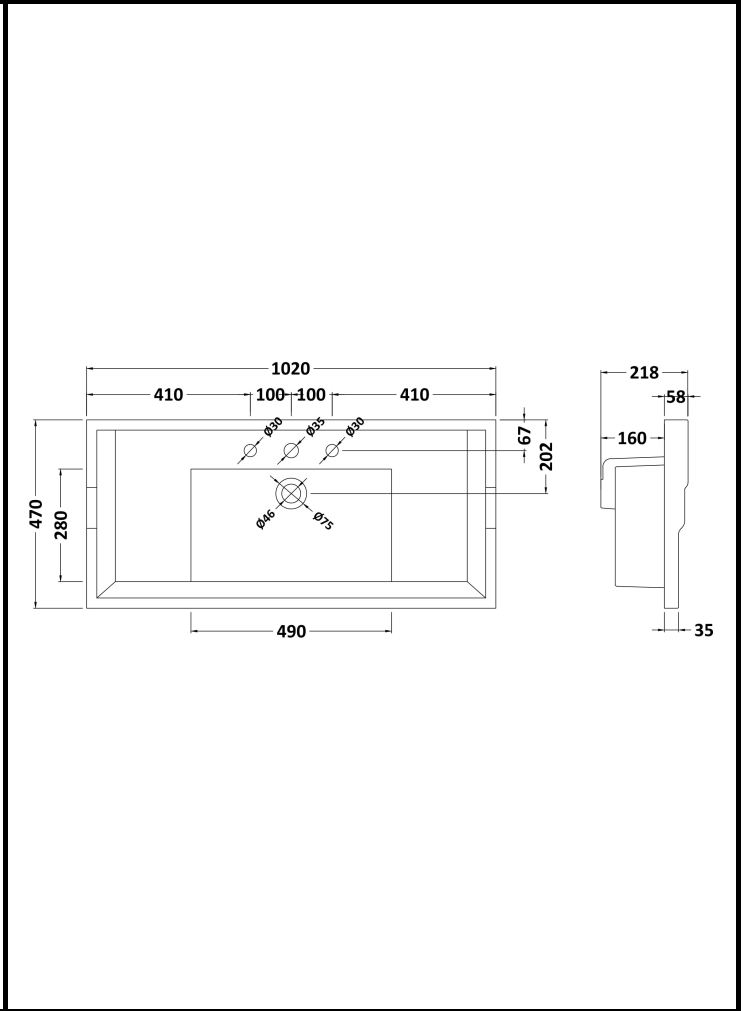

B A Y S W A T E R

London W.2

CODE: BAYC206

DESCRIPTION: 1000mm Traditional Basin 3Th

CATEGORY: Ceramics

PRODUCT DIMENSIONS			
Height (mm)	Width (mm)	Depth (mm)	Nett Wgt Kg
218	1020	470	26

PACKAGING DIMENSIONS			
Height (mm)	Width (mm)	Depth (mm)	Gross Wgt Kg
260	1020	480	27

PACKAGING DATA			
Box Colour	White Cardboard Box		
Box Qty	1	Label Colour	White Label
Label Size	100 x 50	Label Qty	2

OUTER BOX DIMENSIONS (If Applicable)			
Height (mm)	Width (mm)	Depth (mm)	Gross Wgt Kg
Barcode	5056211829683		

BASINS			
Tap Hole	Three Tapholes	Chain Stay Hole	No
Template	Not Required	Waste Type Req'd	Slotted
Overflow Incl.	Yes	Overflow Cover	Yes
Inner Bowl Depth	125 mm	Inner Bowl Width	490 mm
Inner Bowl Height	125 mm		