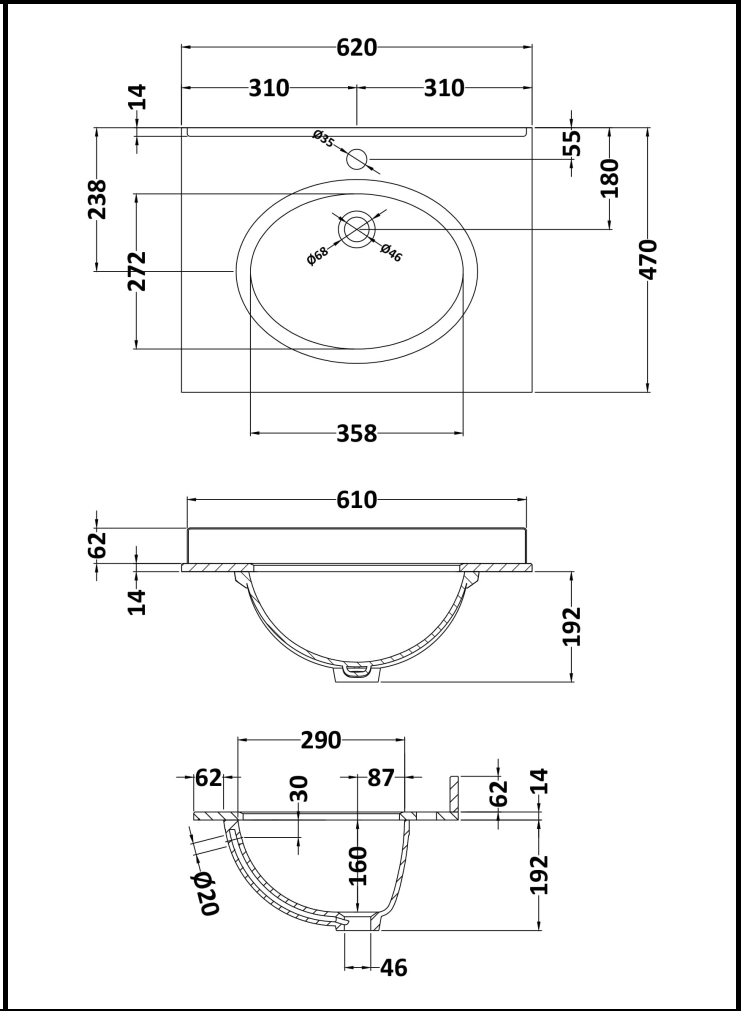

B A Y S W A T E R

London W.2

CODE: BAYC221

DESCRIPTION: 600 Single Bowl Marble Top 1Th

CATEGORY: Ceramics

PRODUCT DIMENSIONS			
Height (mm)	Width (mm)	Depth (mm)	Nett Wgt Kg
268	620	463	13.5

PACKAGING DIMENSIONS			
Height (mm)	Width (mm)	Depth (mm)	Gross Wgt Kg
310	700	550	14

PACKAGING DATA			
Box Colour	White Cardboard Box		
Box Qty	1	Label Colour	White Label
Label Size	100 x 50	Label Qty	2

OUTER BOX DIMENSIONS (If Applicable)			
Height (mm)	Width (mm)	Depth (mm)	Gross Wgt Kg
Barcode		5055275892534	

BASINS			
Tap Hole	One Taphole	Chain Stay Hole	No
Template	Not Applicable	Waste Type Req'd	Slotted
Overflow Incl.	Yes	Overflow Cover	Yes
Inner Bowl Depth	160mm	Inner Bowl Width	358mm
Inner Bowl Height	160mm		