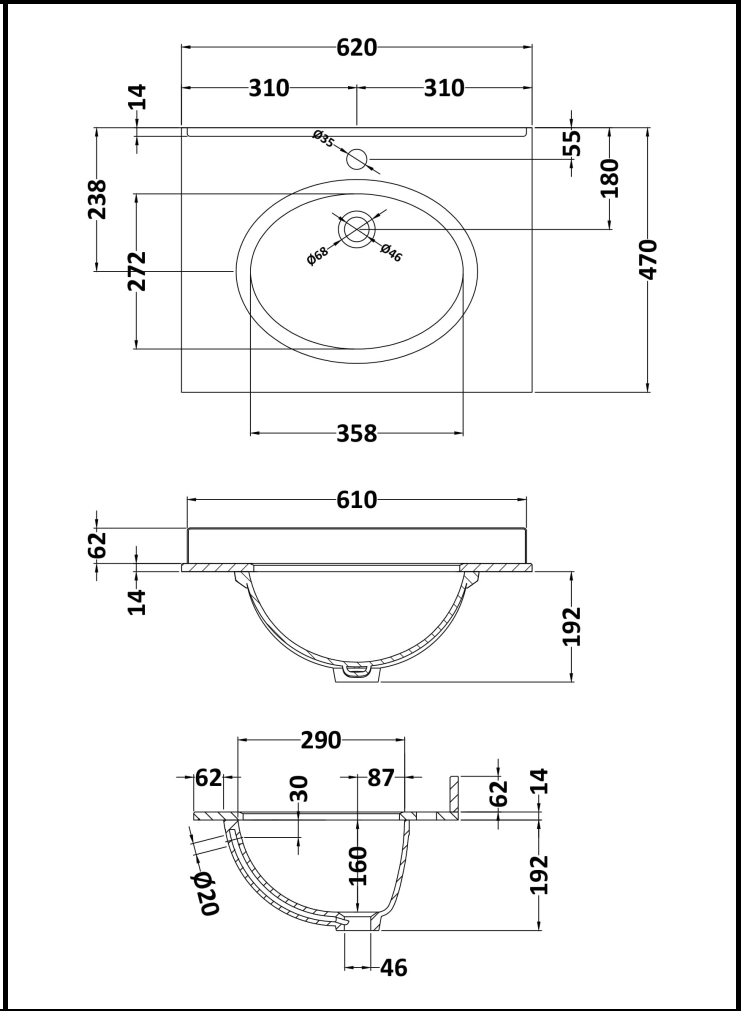

B A Y S W A T E R

London W.2

CODE: BAYC223

DESCRIPTION: 600 Single Bowl Marble Top 1Th

CATEGORY: Ceramics

PRODUCT DIMENSIONS			
Height (mm)	Width (mm)	Depth (mm)	Nett Wgt Kg
268	620	463	13.5

PACKAGING DIMENSIONS			
Height (mm)	Width (mm)	Depth (mm)	Gross Wgt Kg
310	700	550	14

PACKAGING DATA			
Box Colour	White Cardboard Box		
Box Qty	1	Label Colour	White Label
Label Size	100 x 50	Label Qty	2

OUTER BOX DIMENSIONS (If Applicable)			
Height (mm)	Width (mm)	Depth (mm)	Gross Wgt Kg
Barcode	5055275892558		

BASINS			
Tap Hole	One Taphole	Chain Stay Hole	No
Template	Not Applicable	Waste Type Req'd	Slotted
Overflow Incl.	Yes	Overflow Cover	Yes
Inner Bowl Depth	160mm	Inner Bowl Width	358mm
Inner Bowl Height	160mm		